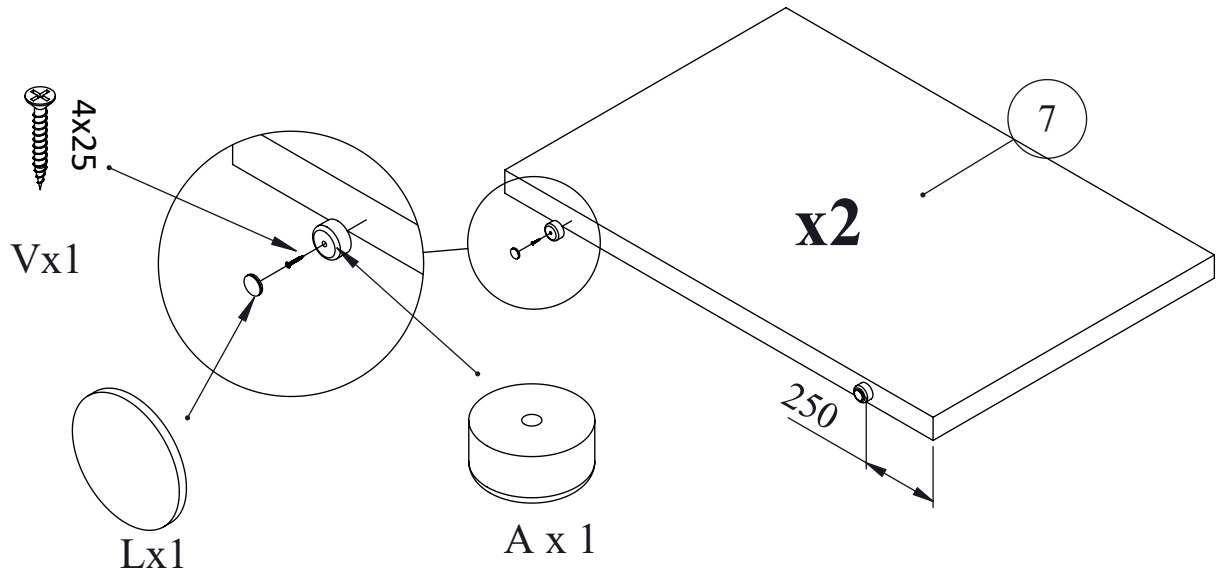

Kokkupanekujuhend Assembly instructions

Voodi LENE 160x200cm (77724)
Bed LENE 160x200cm (77724)

195 cm

72h

60 min

A x 6	B x 4	C x 2	D x 2	E x 1
F x 4	G x 4	H x 16	I x 8	J x 24
K x 1	L x 9	M x 4	N x 2	O x 1
P x 2	R x 10	S x 4	T x 8	U x 8
V x 15	Z x 3	W x 8		

60 min

 <p>L</p>	 <p>R</p>	 <p>3 x 1 (C1)</p>	 <p>4 x 3 (C1)</p>
<p>1 x 1 (C1)</p>	<p>2 x 1 (C1)</p>		
 <p>5 x 2 (C2/C3)</p>	 <p>6 x 2 (C4)</p>	 <p>7 x 1 (C4)</p>	

L  R   M8x20
 Cx1 Dx1 Jx8

10

 T x 8

- Ⓚ screw all nuts 100%
- Ⓝ screw all bolts 100%
- Ⓡ screw all bolts 100%

 Ex1	 Ix4 M8x16	 Mx2
---	--	---

 Ex1
--

 Ix2 M8x16

 Mx1
--

4x16
Wx4

4x16
Wx4