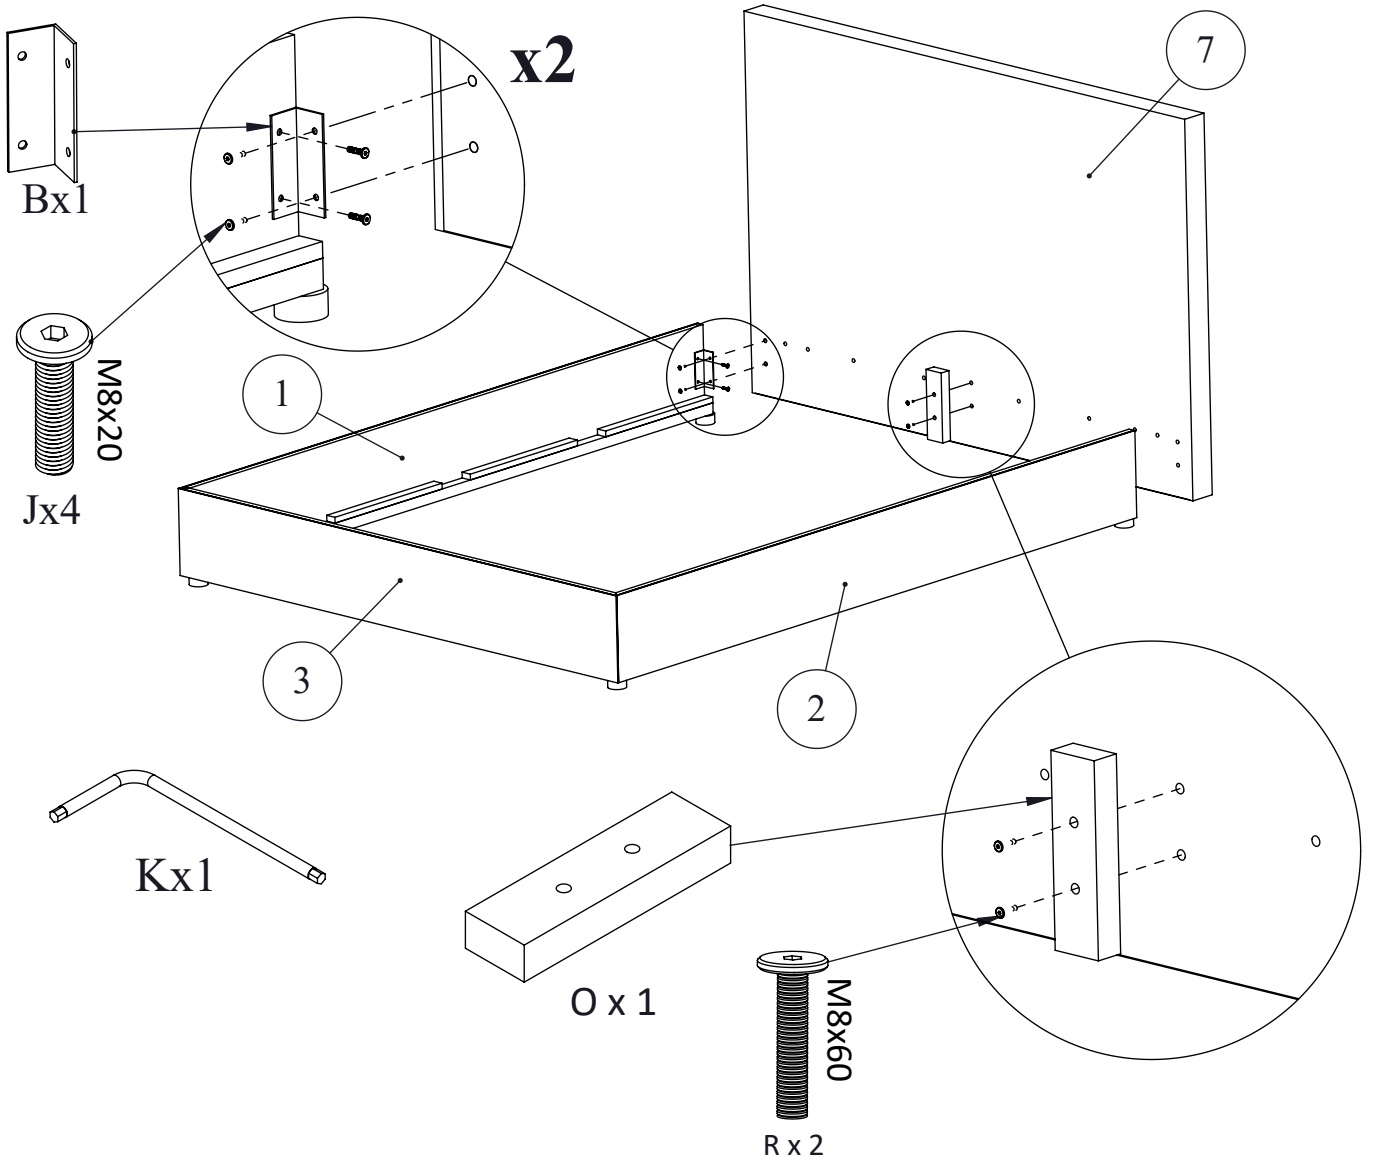

Kokkupanekujuhend Assembly instructions

Voodi LENE 160x200cm (77724)
Bed LENE 160x200cm (77724)

195 cm

72h

60 min

A x 6	B x 4	C x 2	D x 2	E x 1
F x 4	G x 4	H x 16	I x 8	J x 24
K x 1	L x 9	M x 4	N x 2	O x 1
P x 2	R x 10	S x 4	T x 8	U x 8
V x 15	Z x 3	W x 8		

60 min

 <p>L</p>	 <p>R</p>	 <p>3 x 1 (C1)</p>	 <p>4 x 3 (C1)</p>
<p>1 x 1 (C1)</p>	<p>2 x 1 (C1)</p>		
 <p>5 x 2 (C2/C3)</p>	 <p>6 x 2 (C4)</p>	 <p>7 x 1 (C4)</p>	

L  R   M8x20
 Cx1 Dx1 Jx8

10

 T x 8

- Ⓚ screw all nuts 100%
- Ⓝ screw all bolts 100%
- Ⓡ screw all bolts 100%

 Ex1	 Ix4 M8x16	 Mx2
---	--	---

 Ex1
--

 Ix2 M8x16

 Mx1
--

4x16
Wx4

4x16
Wx4