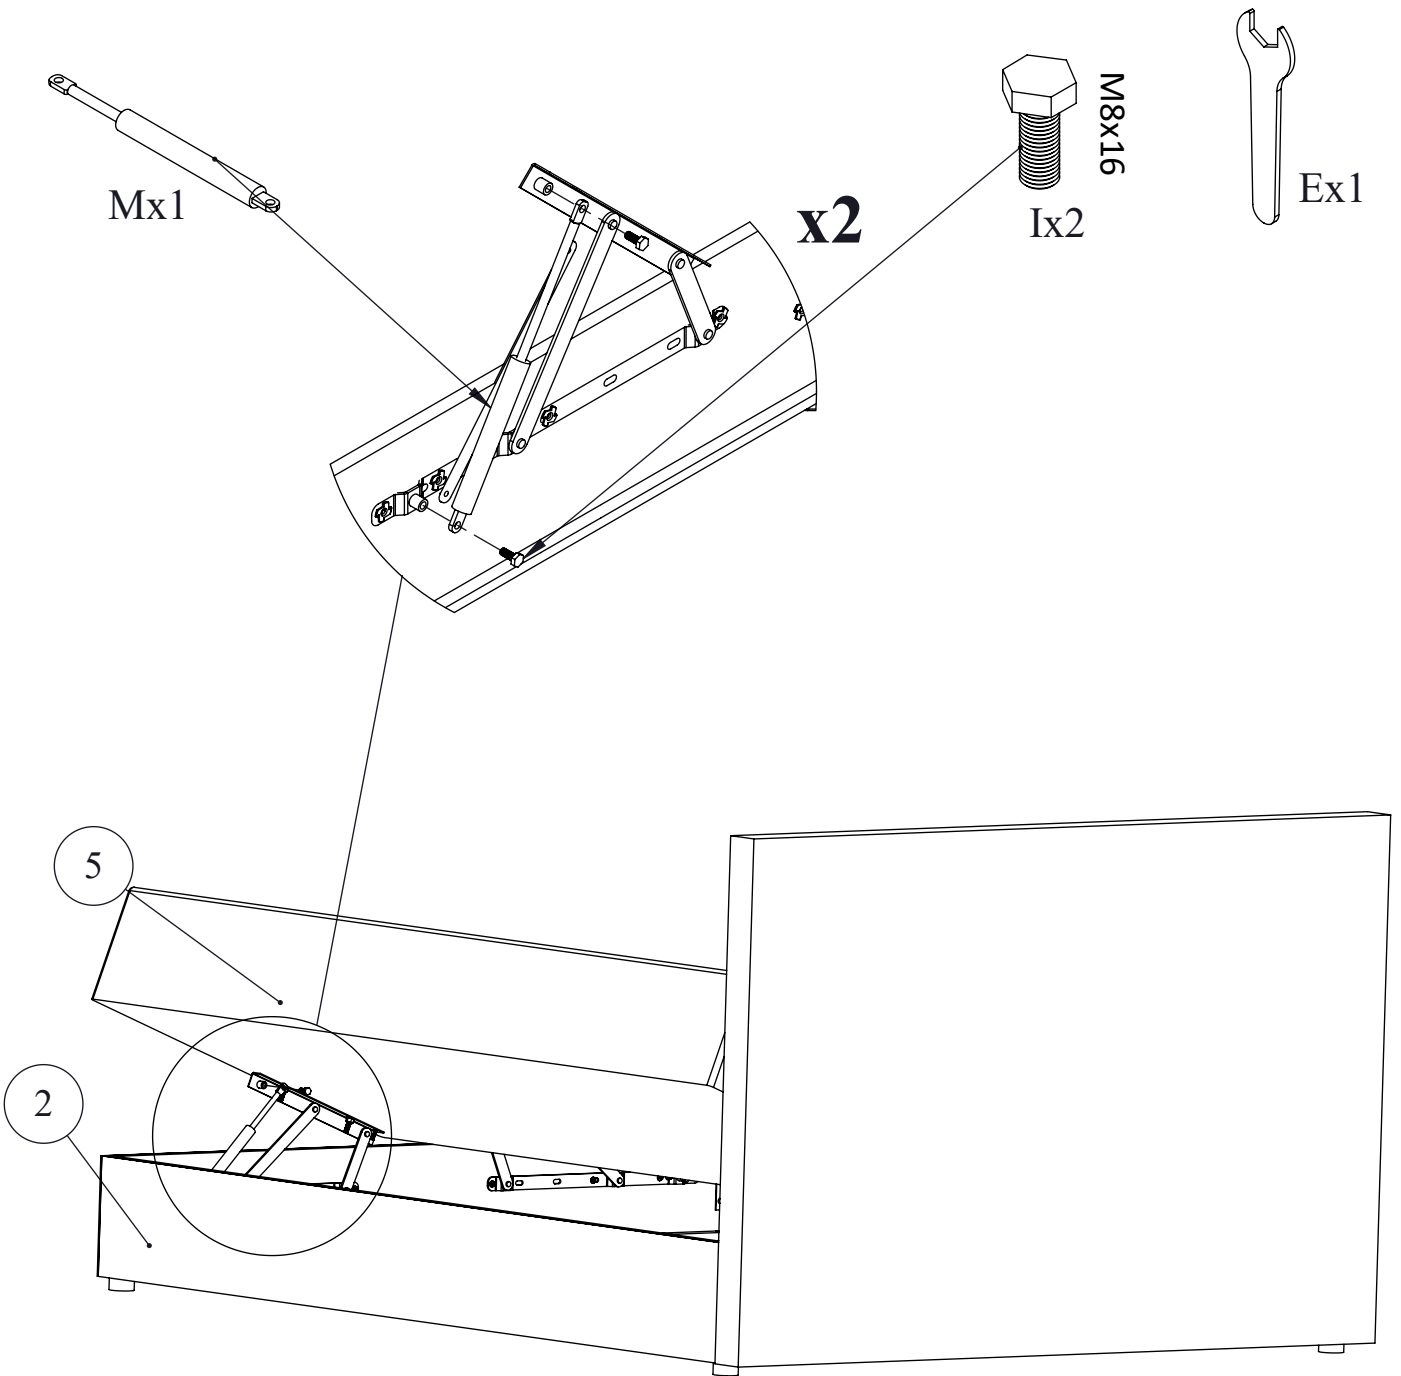

Kokkupanekujuhend Assembly instructions

Voodi LENE 160x200cm (77724)
Bed LENE 160x200cm (77724)

195 cm

72h

60 min

A x 6	B x 4	C x 2	D x 2	E x 1
F x 4	G x 4	H x 16	I x 8	J x 24
K x 1	L x 9	M x 4	N x 2	O x 1
P x 2	R x 10	S x 4	T x 8	U x 8
V x 15	Z x 3	W x 8		

60 min

 <p>L</p>	 <p>R</p>	 <p>3 x 1 (C1)</p>	 <p>4 x 3 (C1)</p>
<p>1 x 1 (C1)</p>	<p>2 x 1 (C1)</p>		
 <p>5 x 2 (C2/C3)</p>	 <p>6 x 2 (C4)</p>	 <p>7 x 1 (C4)</p>	

L  R   M8x20
 Cx1 Dx1 Jx8

10

 T x 8

- Ⓚ screw all nuts 100%
- Ⓝ screw all bolts 100%
- Ⓡ screw all bolts 100%

 Ex1	 Ix4 M8x16	 Mx2
---	--	---

 Ex1
--

 Ix2 M8x16

 Mx1
--

4x16
Wx4

4x16
Wx4