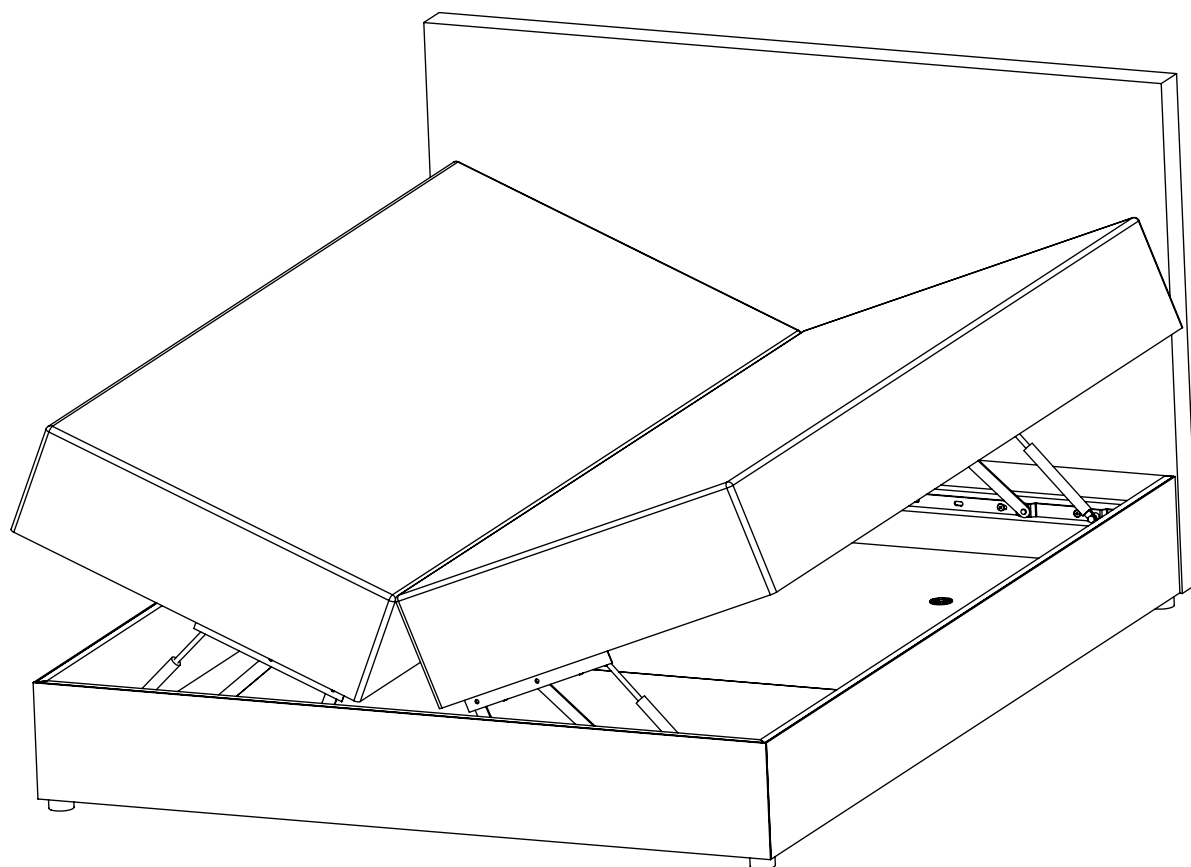

Kokkupanekujuhend Assembly instructions

Voodi LENE 160x200cm (77724)
Bed LENE 160x200cm (77724)

195 cm

72h

60 min

A x 6	B x 4	C x 2	D x 2	E x 1
F x 4	G x 4	H x 16	I x 8	J x 24
K x 1	L x 9	M x 4	N x 2	O x 1
P x 2	R x 10	S x 4	T x 8	U x 8
V x 15	Z x 3	W x 8		

60 min

 <p>L</p>	 <p>R</p>	 <p>3 x 1 (C1)</p>	 <p>4 x 3 (C1)</p>
<p>1 x 1 (C1)</p>	<p>2 x 1 (C1)</p>		
 <p>5 x 2 (C2/C3)</p>	 <p>6 x 2 (C4)</p>	 <p>7 x 1 (C4)</p>	

L  R   M8x20
 Cx1 Dx1 Jx8

10

 T x 8

- Ⓚ screw all nuts 100%
- Ⓝ screw all bolts 100%
- Ⓡ screw all bolts 100%

 Ex1	 Ix4 M8x16	 Mx2
---	--	---

 Ex1
--

 Ix2 M8x16

 Mx1
--

4x16
Wx4

4x16
Wx4