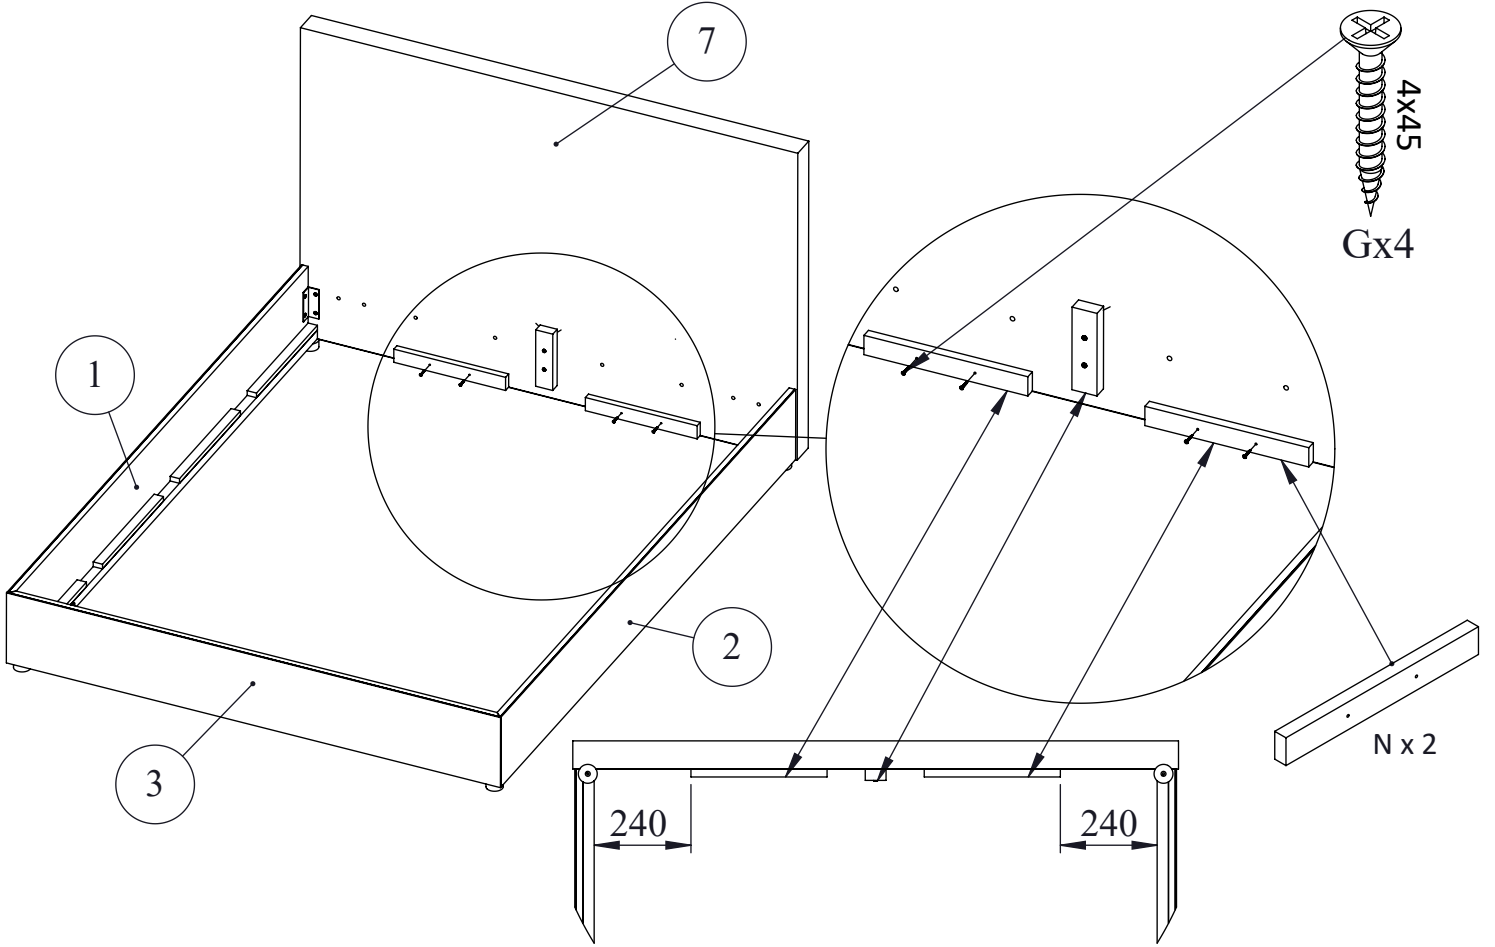

Kokkupanekujuhend Assembly instructions

Voodi LENE 160x200cm (77724)
Bed LENE 160x200cm (77724)

195 cm

72h

60 min

A x 6	B x 4	C x 2	D x 2	E x 1
F x 4	G x 4	H x 16	I x 8	J x 24
K x 1	L x 9	M x 4	N x 2	O x 1
P x 2	R x 10	S x 4	T x 8	U x 8
V x 15	Z x 3	W x 8		

60 min

 <p>L</p>	 <p>R</p>	 <p>3 x 1 (C1)</p>	 <p>4 x 3 (C1)</p>
<p>1 x 1 (C1)</p>	<p>2 x 1 (C1)</p>		
 <p>5 x 2 (C2/C3)</p>	 <p>6 x 2 (C4)</p>	 <p>7 x 1 (C4)</p>	

L  R   M8x20
 Cx1 Dx1 Jx8

10

 T x 8

- Ⓚ screw all nuts 100%
- Ⓝ screw all bolts 100%
- Ⓡ screw all bolts 100%

 Ex1	 Ix4 M8x16	 Mx2
---	--	---

 Ex1
--

 Ix2 M8x16

 Mx1
--

4x16
Wx4

4x16
Wx4