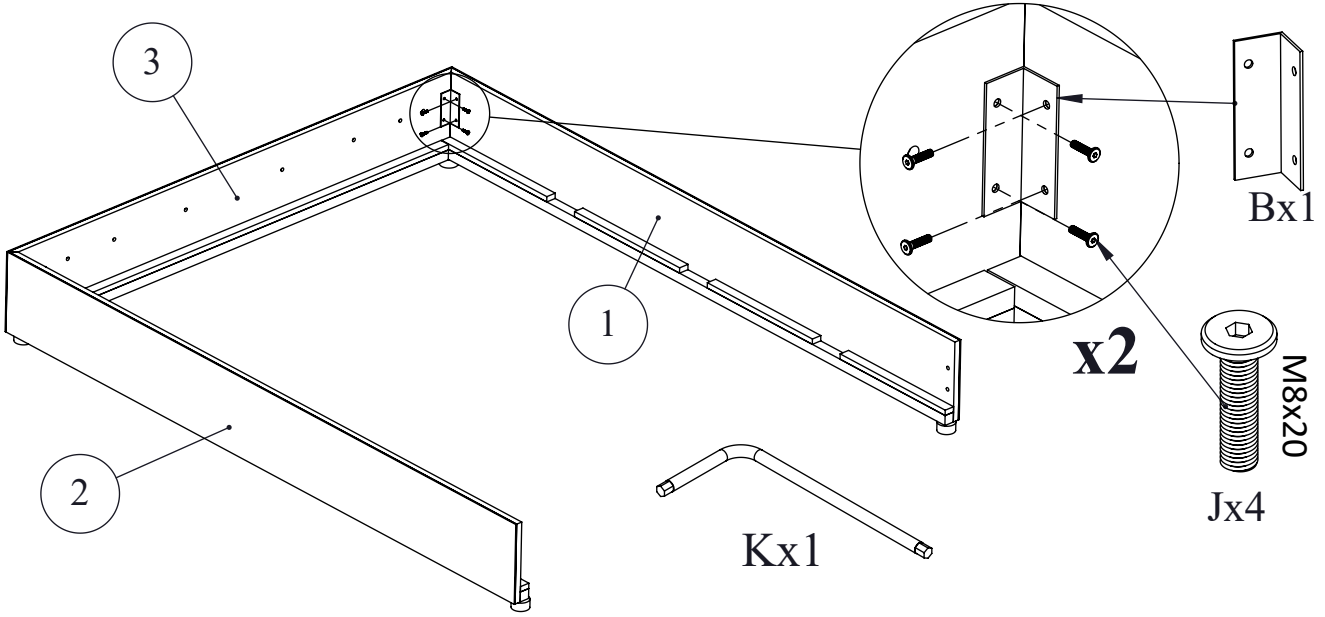

Kokkupanekujuhend Assembly instructions

Voodi LENE 160x200cm (77724)
Bed LENE 160x200cm (77724)

195 cm

72h

60 min

A x 6	B x 4	C x 2	D x 2	E x 1
F x 4	G x 4	H x 16	I x 8	J x 24
K x 1	L x 9	M x 4	N x 2	O x 1
P x 2	R x 10	S x 4	T x 8	U x 8
V x 15	Z x 3	W x 8		

60 min

 <p>L</p>	 <p>R</p>	 <p>3 x 1 (C1)</p>	 <p>4 x 3 (C1)</p>
<p>1 x 1 (C1)</p>	<p>2 x 1 (C1)</p>		
 <p>5 x 2 (C2/C3)</p>	 <p>6 x 2 (C4)</p>	 <p>7 x 1 (C4)</p>	

L  R   M8x20
 Cx1 Dx1 Jx8

10

 T x 8

- Ⓚ screw all nuts 100%
- Ⓝ screw all bolts 100%
- Ⓡ screw all bolts 100%

 Ex1	 Ix4 M8x16	 Mx2
---	--	---

 Ex1
--

 Ix2 M8x16

 Mx1
--

4x16
Wx4

4x16
Wx4