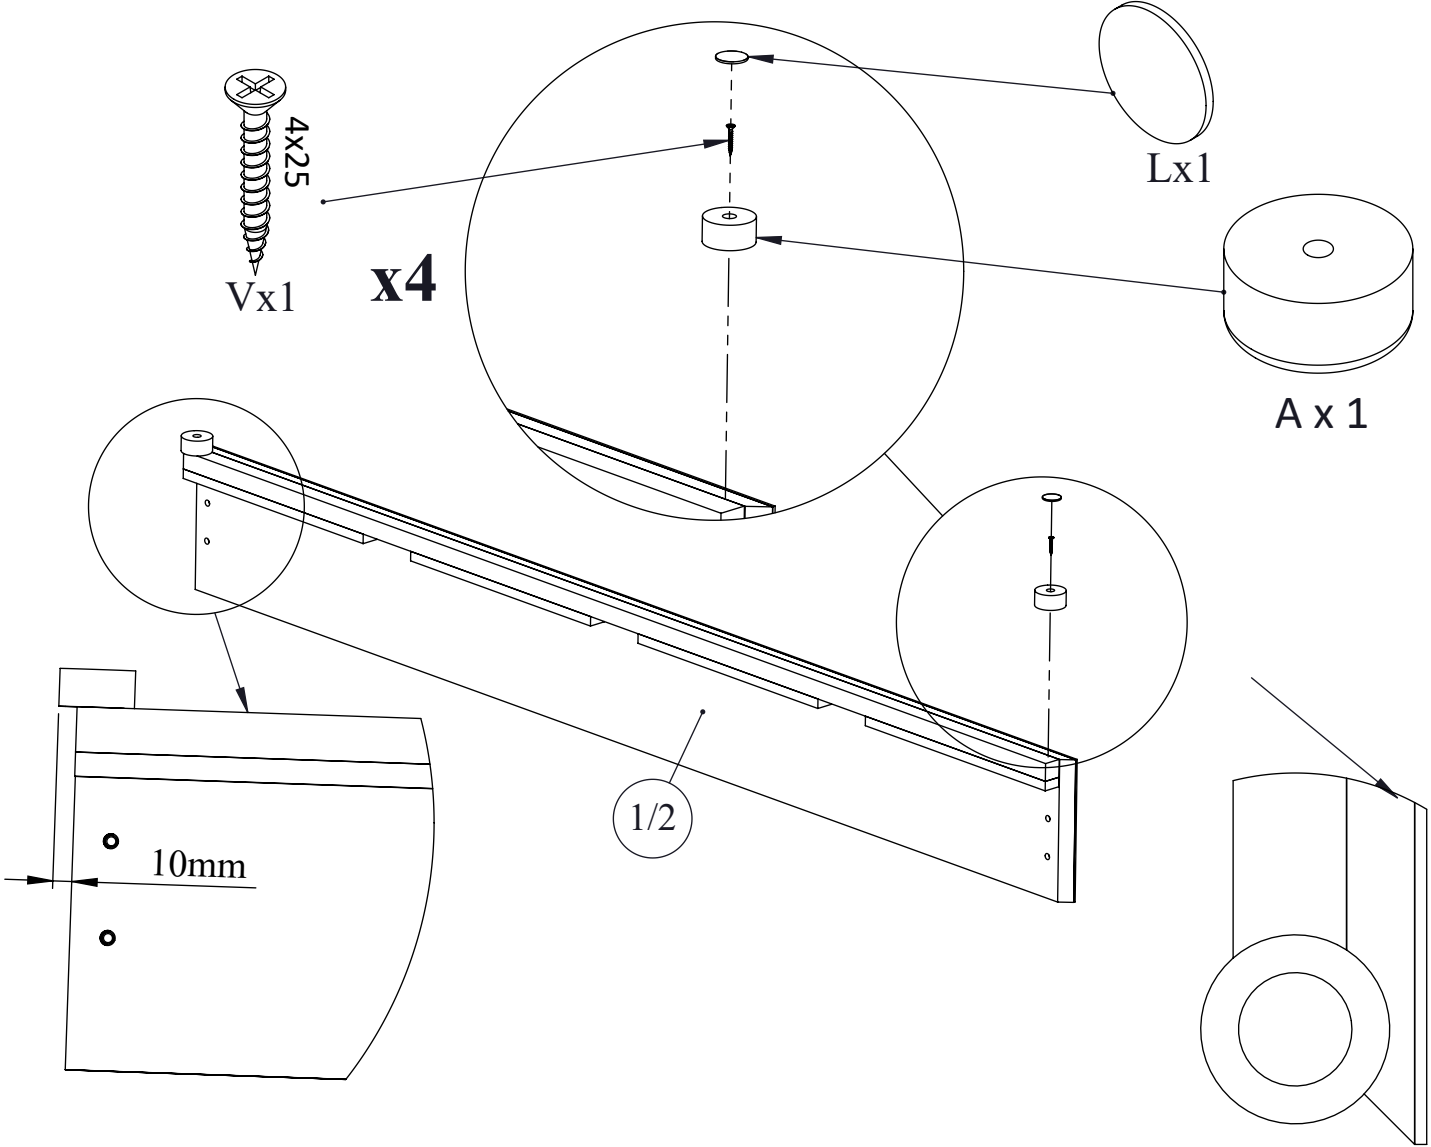

Kokkupanekujuhend Assembly instructions

Voodi LENE 160x200cm (77724)
Bed LENE 160x200cm (77724)

195 cm

72h

60 min

A x 6	B x 4	C x 2	D x 2	E x 1
F x 4	G x 4	H x 16	I x 8	J x 24
K x 1	L x 9	M x 4	N x 2	O x 1
P x 2	R x 10	S x 4	T x 8	U x 8
V x 15	Z x 3	W x 8		

60 min

 <p>L</p>	 <p>R</p>	 <p>3 x 1 (C1)</p>	 <p>4 x 3 (C1)</p>
<p>1 x 1 (C1)</p>	<p>2 x 1 (C1)</p>		
 <p>5 x 2 (C2/C3)</p>	 <p>6 x 2 (C4)</p>	 <p>7 x 1 (C4)</p>	

L  R   M8x20
 Cx1 Dx1 Jx8

10

 T x 8

- Ⓚ screw all nuts 100%
- Ⓝ screw all bolts 100%
- Ⓡ screw all bolts 100%

 Ex1	 Ix4 M8x16	 Mx2
---	--	---

 Ex1
--

 Ix2 M8x16

 Mx1
--

4x16
Wx4

4x16
Wx4