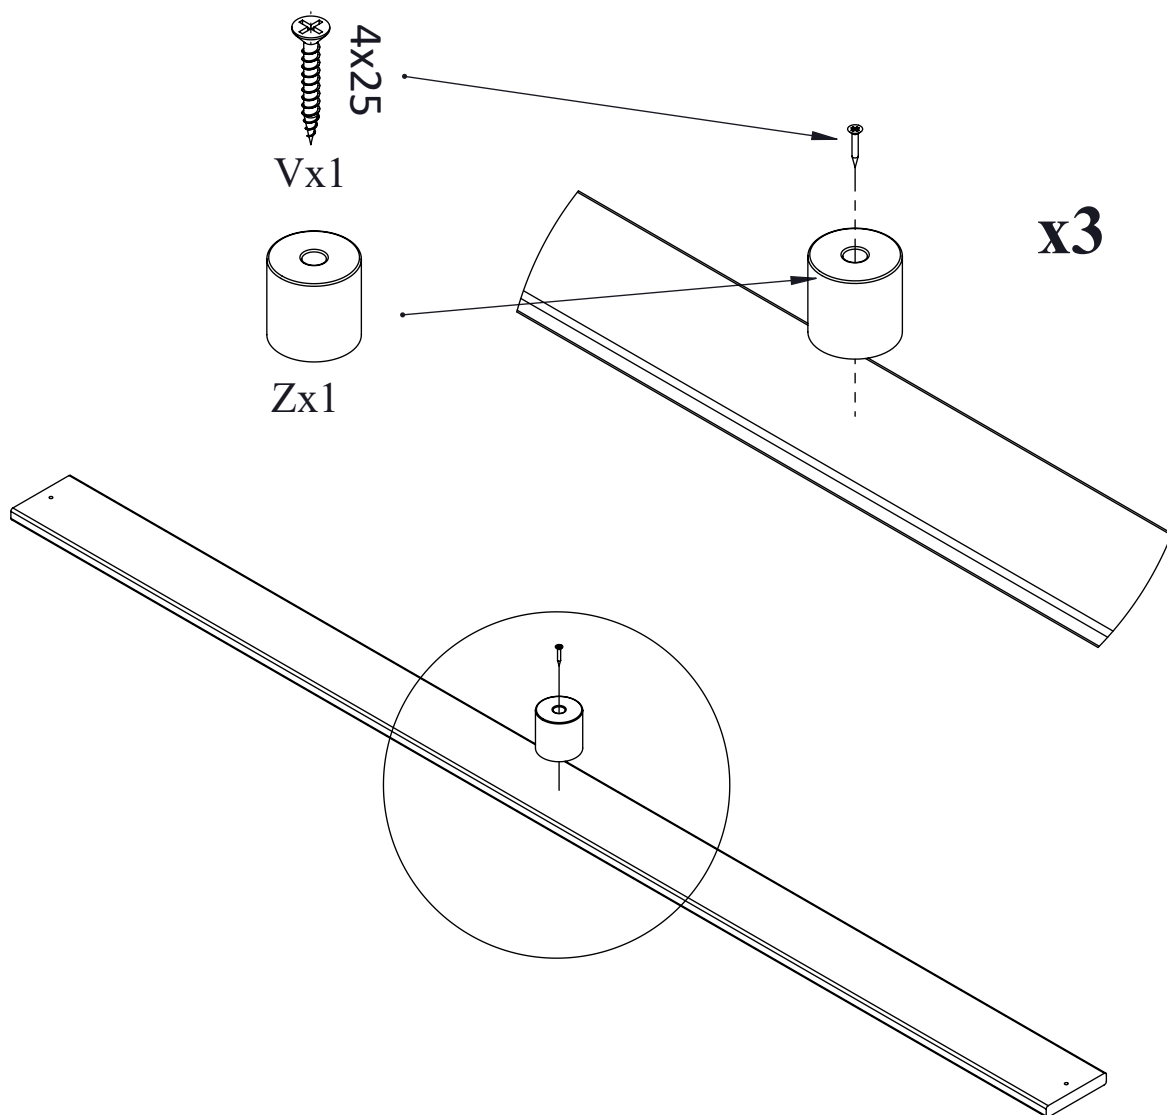

Kokkupanekujuhend Assembly instructions

Voodi LENE 160x200cm (77724)
Bed LENE 160x200cm (77724)

195 cm

72h

60 min

A x 6	B x 4	C x 2	D x 2	E x 1
F x 4	G x 4	H x 16	I x 8	J x 24
K x 1	L x 9	M x 4	N x 2	O x 1
P x 2	R x 10	S x 4	T x 8	U x 8
V x 15	Z x 3	W x 8		

60 min

 <p>L</p>	 <p>R</p>	 <p>3 x 1 (C1)</p>	 <p>4 x 3 (C1)</p>
<p>1 x 1 (C1)</p>	<p>2 x 1 (C1)</p>		
 <p>5 x 2 (C2/C3)</p>	 <p>6 x 2 (C4)</p>	 <p>7 x 1 (C4)</p>	

L  R   M8x20
 Cx1 Dx1 Jx8

10

 T x 8

- Ⓚ screw all nuts 100%
- Ⓝ screw all bolts 100%
- Ⓡ screw all bolts 100%

 Ex1	 Ix4 M8x16	 Mx2
---	--	---

 Ex1
--

 Ix2 M8x16

 Mx1
--

4x16
Wx4

4x16
Wx4