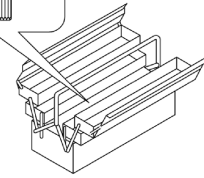

Kokkupanekujuhend Assembly instructions

Voodi LENE 160x200cm (77724)
Bed LENE 160x200cm (77724)

195 cm

72h

60 min

A x 6	B x 4	C x 2	D x 2	E x 1
F x 4	G x 4	H x 16	I x 8	J x 24
K x 1	L x 9	M x 4	N x 2	O x 1
P x 2	R x 10	S x 4	T x 8	U x 8
V x 15	Z x 3	W x 8		

60 min

 <p>L</p>	 <p>R</p>	 <p>3 x 1 (C1)</p>	 <p>4 x 3 (C1)</p>
<p>1 x 1 (C1)</p>	<p>2 x 1 (C1)</p>		
 <p>5 x 2 (C2/C3)</p>	 <p>6 x 2 (C4)</p>	 <p>7 x 1 (C4)</p>	

L  R   M8x20
 Cx1 Dx1 Jx8

10

 T x 8

- Ⓚ screw all nuts 100%
- Ⓝ screw all bolts 100%
- Ⓡ screw all bolts 100%

 Ex1	 Ix4 M8x16	 Mx2
---	--	---

 Ex1
--

 Ix2 M8x16

 Mx1
--

4x16
Wx4

4x16
Wx4