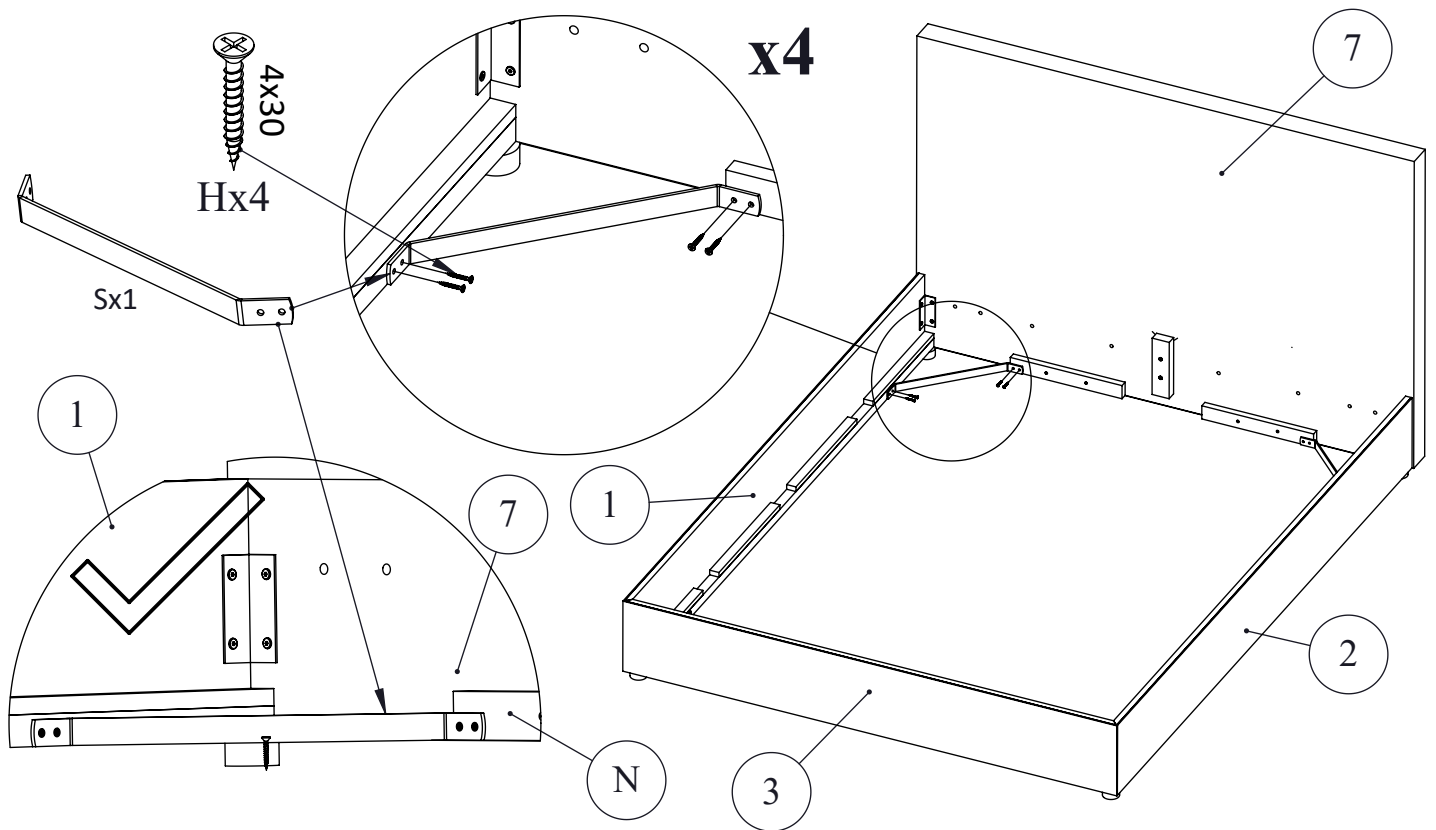

Kokkupanekujuhend Assembly instructions

Voodi LENE 160x200cm (77724)
Bed LENE 160x200cm (77724)

195 cm

72h

60 min

A x 6	B x 4	C x 2	D x 2	E x 1
F x 4	G x 4	H x 16	I x 8	J x 24
K x 1	L x 9	M x 4	N x 2	O x 1
P x 2	R x 10	S x 4	T x 8	U x 8
V x 15	Z x 3	W x 8		

60 min

 <p>L</p>	 <p>R</p>	 <p>3 x 1 (C1)</p>	 <p>4 x 3 (C1)</p>
<p>1 x 1 (C1)</p>	<p>2 x 1 (C1)</p>		
 <p>5 x 2 (C2/C3)</p>	 <p>6 x 2 (C4)</p>	 <p>7 x 1 (C4)</p>	

L  R   M8x20
 Cx1 Dx1 Jx8

10

 T x 8

- Ⓚ screw all nuts 100%
- Ⓝ screw all bolts 100%
- Ⓡ screw all bolts 100%

 Ex1	 Ix4 M8x16	 Mx2
---	--	---

 Ex1
--

 Ix2 M8x16

 Mx1
--

4x16
Wx4

4x16
Wx4