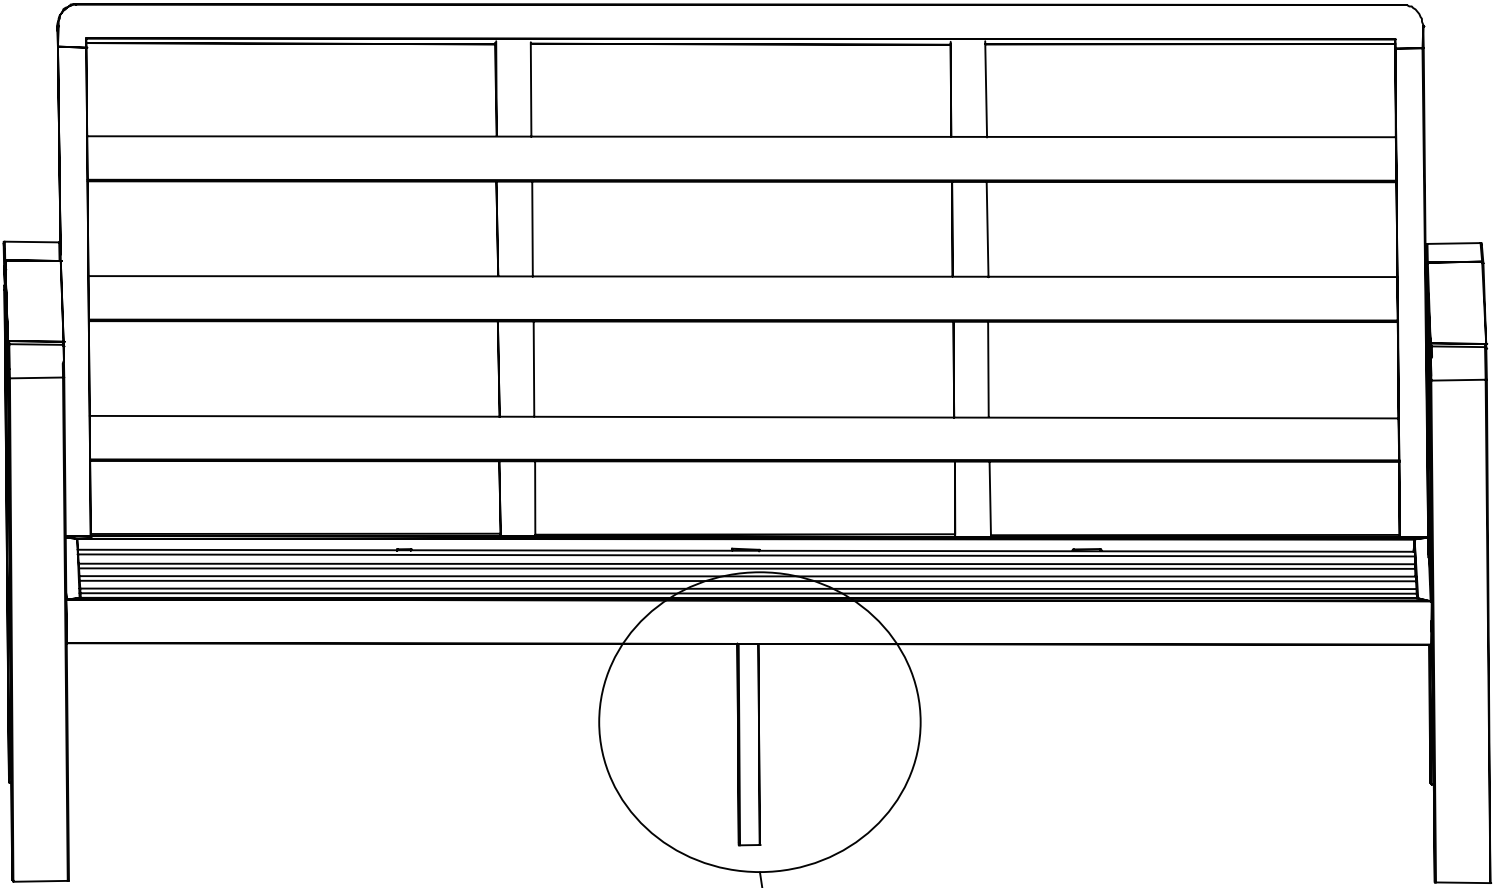

SAMM 3 / STEP 3