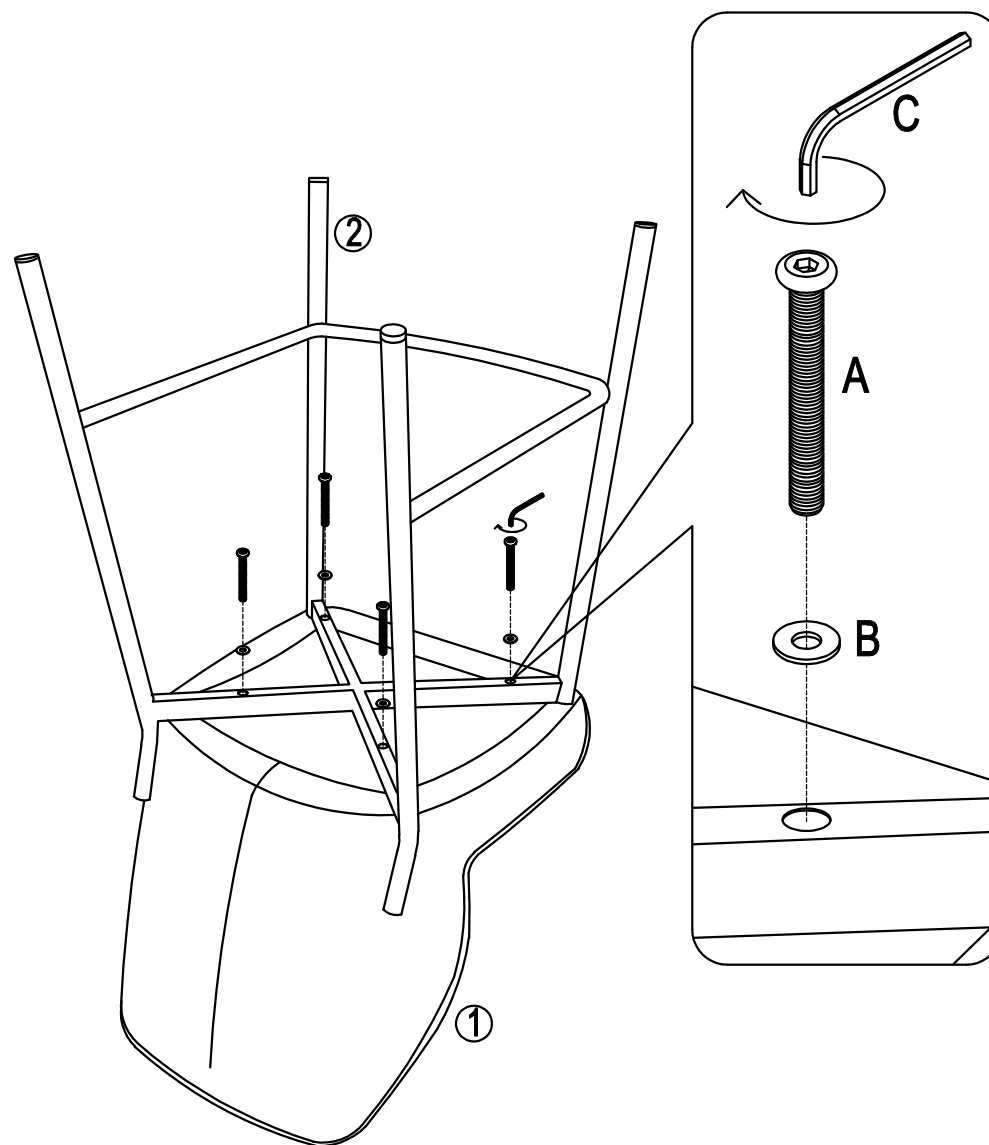

ASSEMBLY INSTRUCTIONS

DINING CHAIR MODEL#: UDC24078

1

 ① X1	 ② X1	
 A X4	 B X4	 C X1