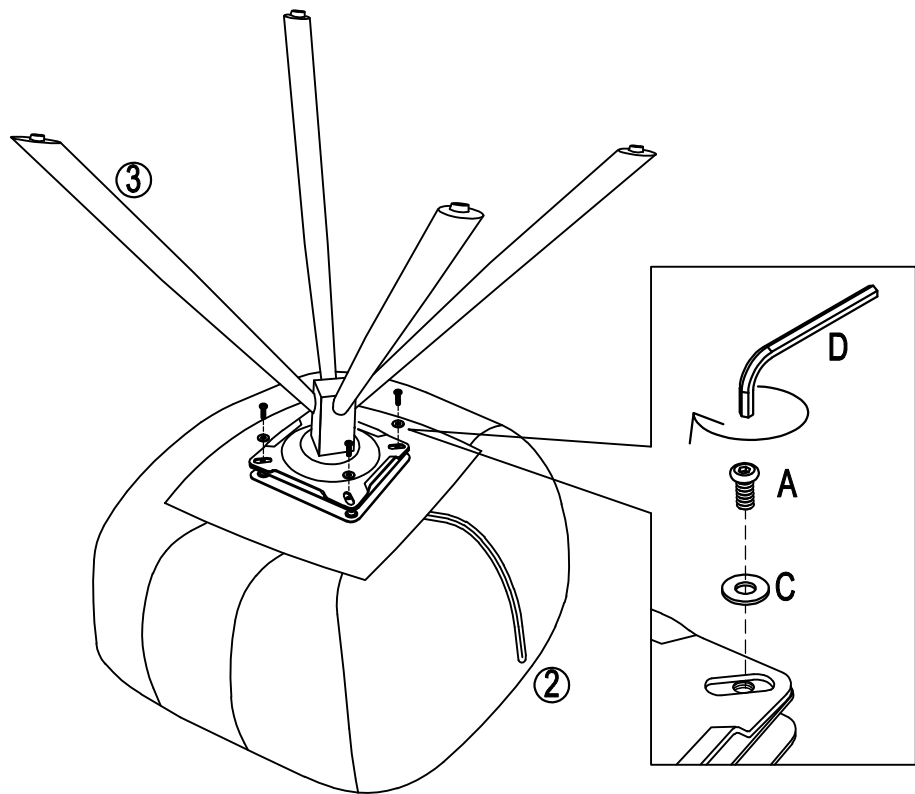

ASSEMBLY INSTRUCTIONS

DINING CHAIR MODEL#: HDC233029

 ① X 1	 ② X 1	 ③ X 1	 ④ X 1
 A M6*10 X 4	 B M6*16 X 4	 C Ø6*16 X 8	 D 5# X 1

1

2

3