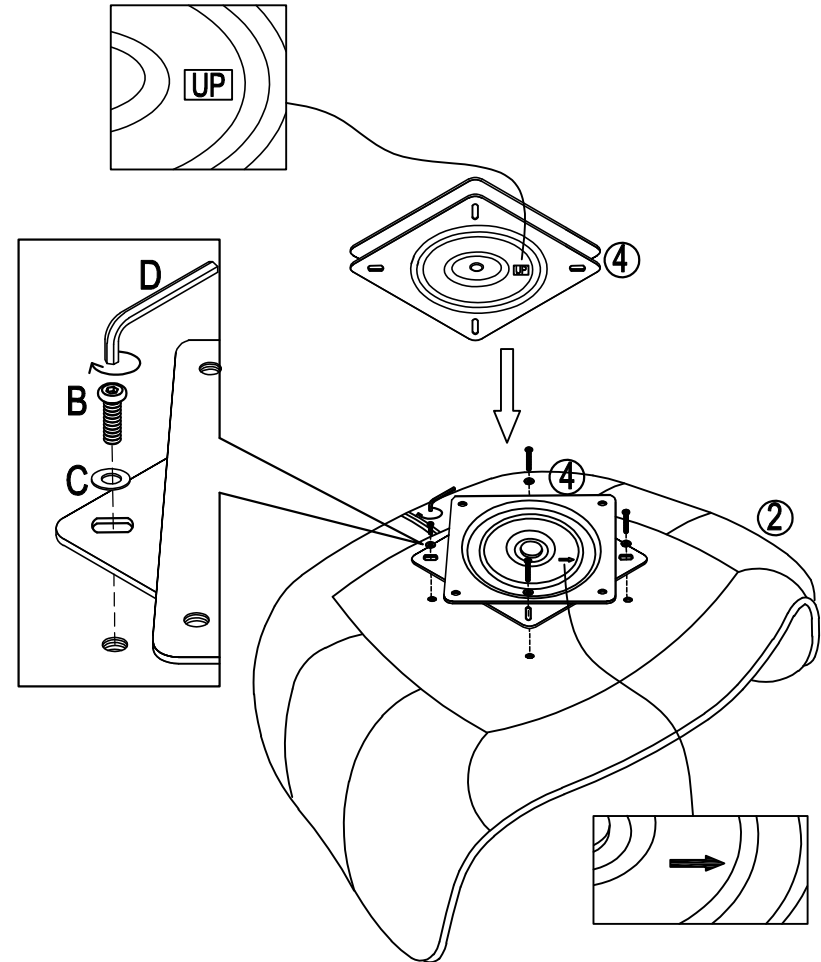

ASSEMBLY INSTRUCTIONS

DINING CHAIR MODEL#: HDC233029

 ① X 1	 ② X 1	 ③ X 1	 ④ X 1
 A M6*10 X 4	 B M6*16 X 4	 C Ø6*16 X 8	 D 5# X 1

1

2

3