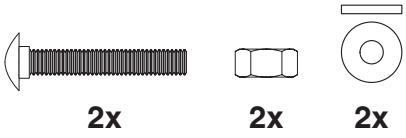

3

3a

3b

© COPYRIGHT BIG GREEN EGG INC.

4

4x

© COPYRIGHT BIG GREEN EGG INC.