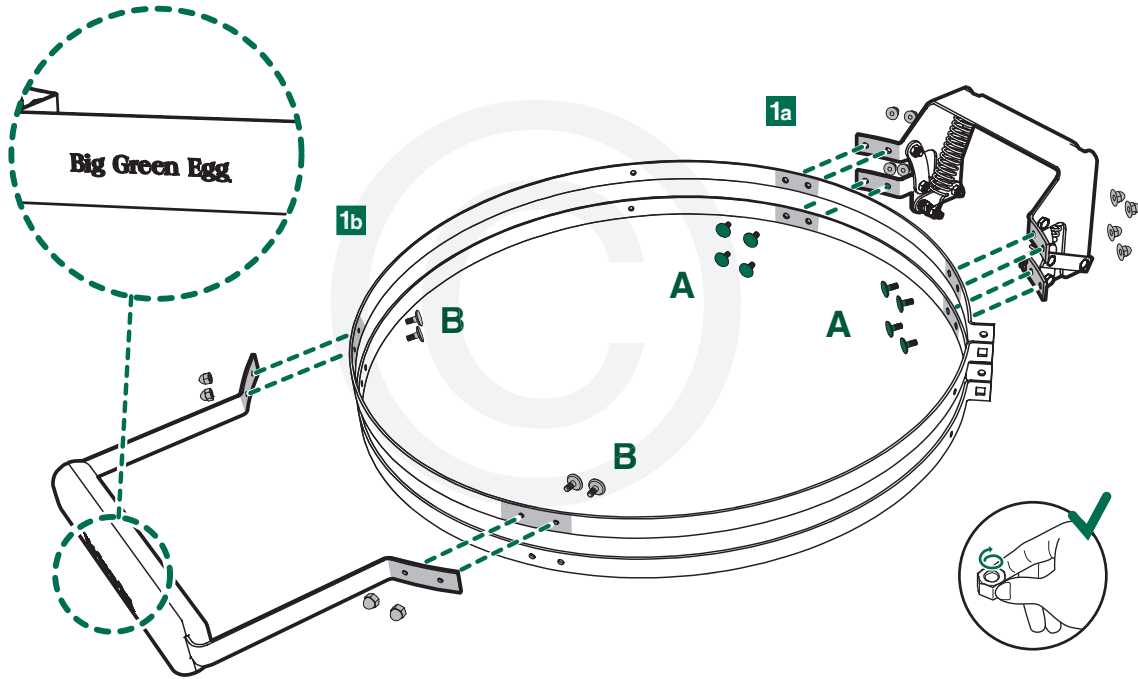

XXL XL L M S Mi

EGG® and Band Assembly Instructions

7/16" + 1/2"
(Nr. 11 + 13)

www.biggreenegg.com/assembly-videos

 www.biggreenegg.com

 www.biggreenegg.ca

 www.biggreenegg.eu

 www.biggreenegg.co.uk

 www.biggreenegg.co.za

CAUTION: SEE SAFETY NOTICE
www.biggreenegg.com/safetytips

4x

1x

1x

© COPYRIGHT BIG GREEN EGG INC.

1

© COPYRIGHT BIG GREEN EGG INC.