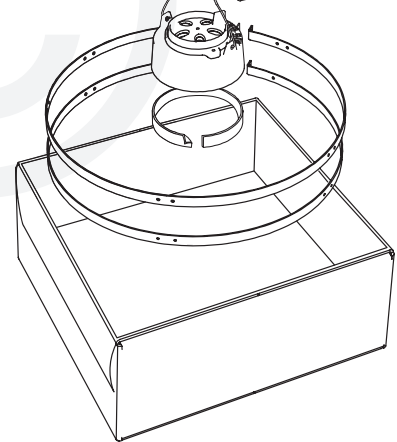

XXL XL L M S Mi

EGG® and Band Assembly Instructions

7/16" + 1/2"
(Nr. 11 + 13)

www.biggreenegg.com/assembly-videos

 www.biggreenegg.com

 www.biggreenegg.ca

 www.biggreenegg.eu

 www.biggreenegg.co.uk

 www.biggreenegg.co.za

CAUTION: SEE SAFETY NOTICE
www.biggreenegg.com/safetytips

4x

1x

1x

© COPYRIGHT BIG GREEN EGG INC.

1

© COPYRIGHT BIG GREEN EGG INC.