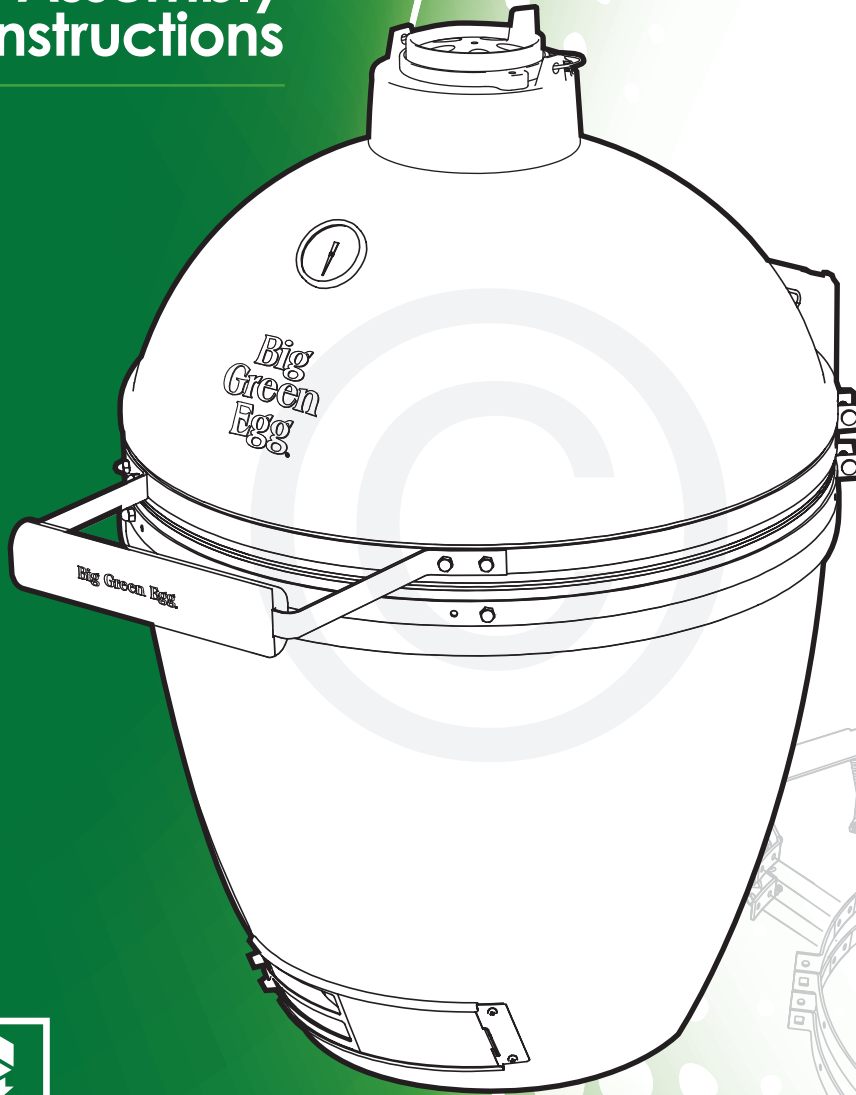

XXL XL L M S Mi

EGG® and Band Assembly Instructions

7/16" + 1/2"
(Nr. 11 + 13)

www.biggreenegg.com/assembly-videos

 www.biggreenegg.com

 www.biggreenegg.ca

 www.biggreenegg.eu

 www.biggreenegg.co.uk