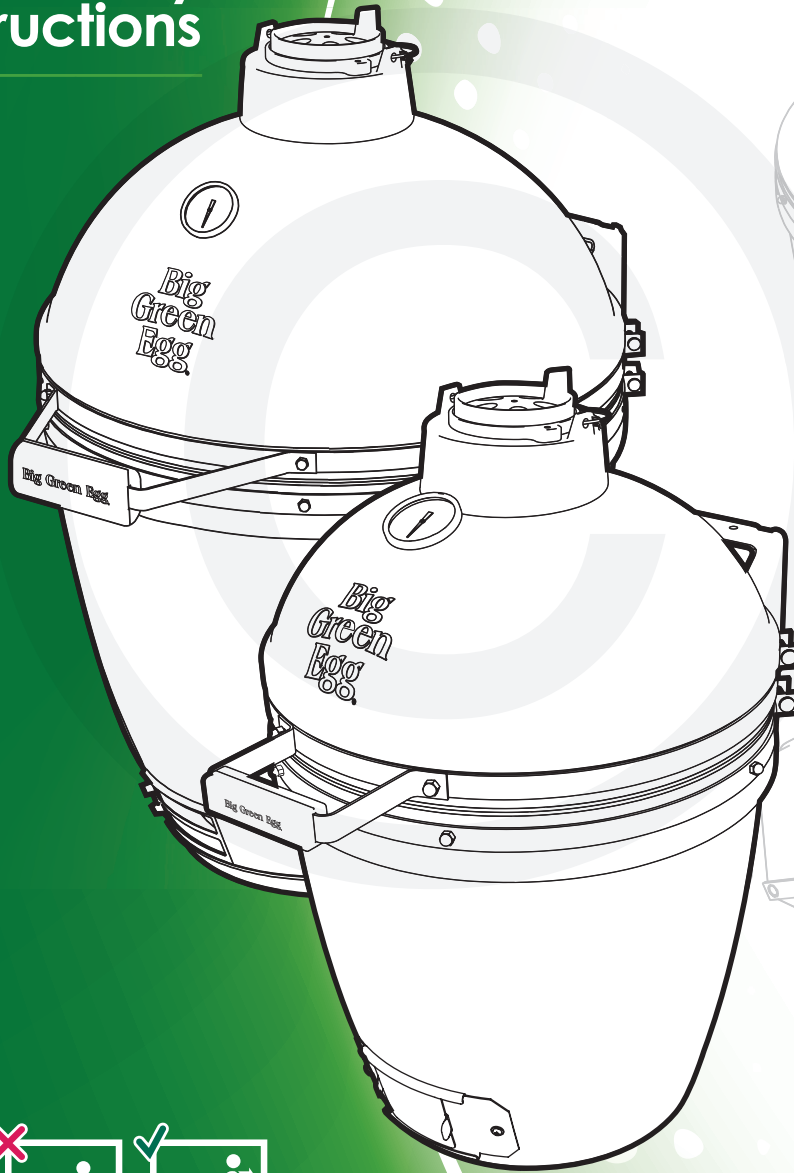

XXL XL L M S MX MN

EGG[®] and Band Assembly Instructions

7/16" + 1/2"
(Nr. 11 + 13)

www.biggreenegg.com/assembly-videos

-  www.biggreenegg.com
-  www.biggreenegg.ca
-  www.biggreenegg.eu
-  www.biggreenegg.co.uk
-  www.biggreenegg.co.za

CAUTION: SEE SAFETY NOTICE
www.biggreenegg.com/safetytips

© COPYRIGHT BIG GREEN EGG INC.

1

A  
8x 8x

B  
2x 2x

© COPYRIGHT BIG GREEN EGG INC.

2

 
4x 4x