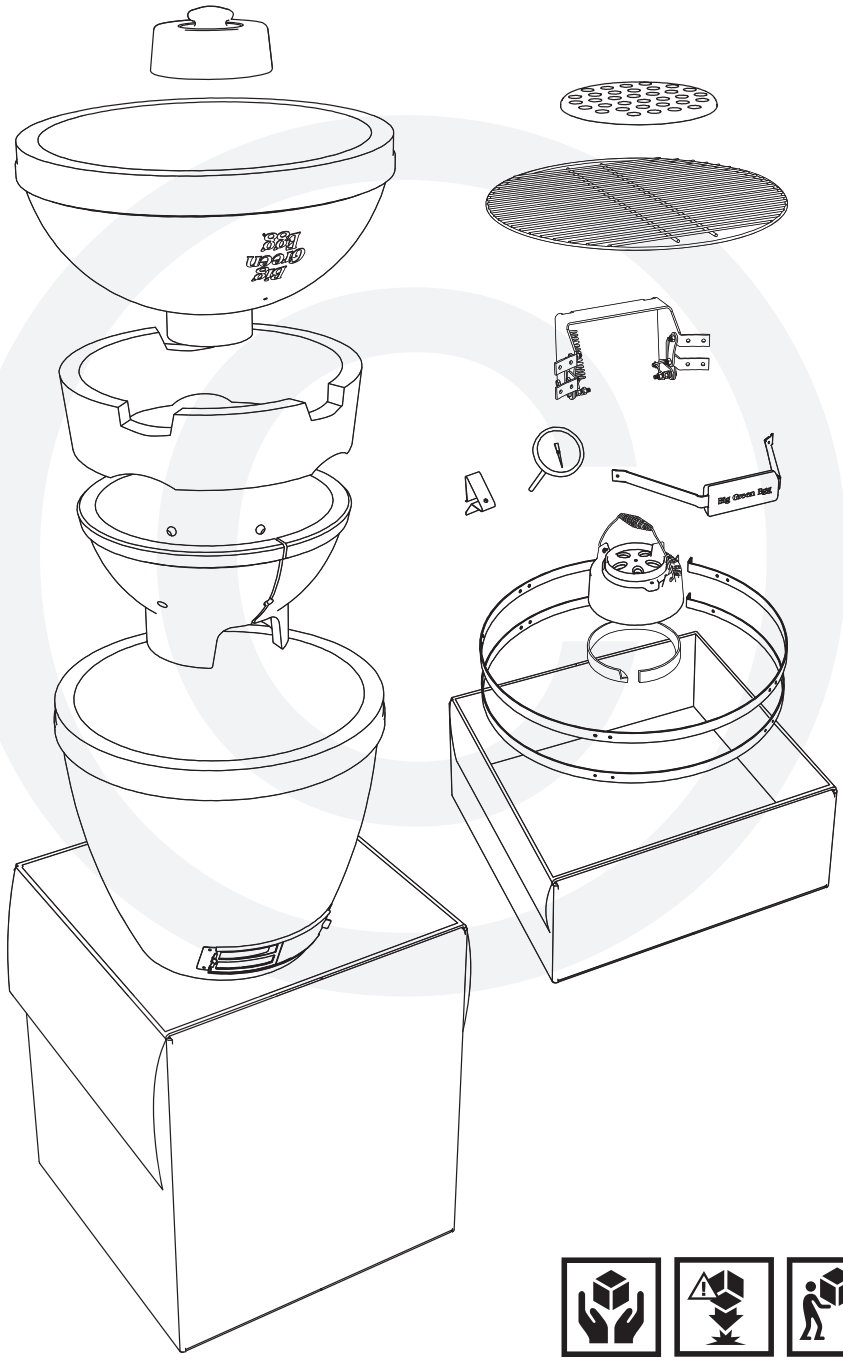

XXL XL L M S MX MN

EGG[®] and Band Assembly Instructions

7/16" + 1/2"
(Nr. 11 + 13)

www.biggreenegg.com/assembly-videos

-  www.biggreenegg.com
-  www.biggreenegg.ca
-  www.biggreenegg.eu
-  www.biggreenegg.co.uk
-  www.biggreenegg.co.za

CAUTION: SEE SAFETY NOTICE
www.biggreenegg.com/safetytips

© COPYRIGHT BIG GREEN EGG INC.

1

A  
8x 8x

B  
2x 2x

© COPYRIGHT BIG GREEN EGG INC.

2

 
4x 4x