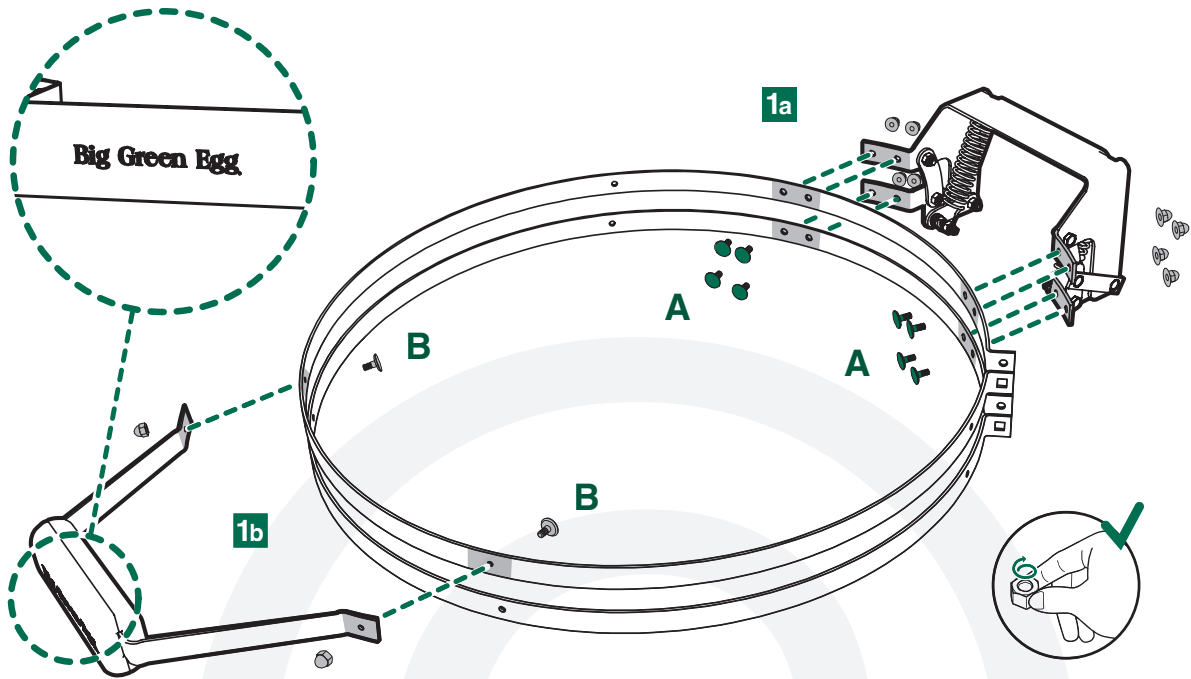

XXL XL L M S MX MN

EGG[®] and Band Assembly Instructions

7/16" + 1/2"
(Nr. 11 + 13)

www.biggreenegg.com/assembly-videos

-  www.biggreenegg.com
-  www.biggreenegg.ca
-  www.biggreenegg.eu
-  www.biggreenegg.co.uk
-  www.biggreenegg.co.za

CAUTION: SEE SAFETY NOTICE
www.biggreenegg.com/safetytips

© COPYRIGHT BIG GREEN EGG INC.

1

A  
8x 8x

B  
2x 2x

© COPYRIGHT BIG GREEN EGG INC.

2

 
4x 4x

6

1/2" (Nr. 13)

6a

6b

6d

6c

© COPYRIGHT BIG GREEN EGG INC.

7