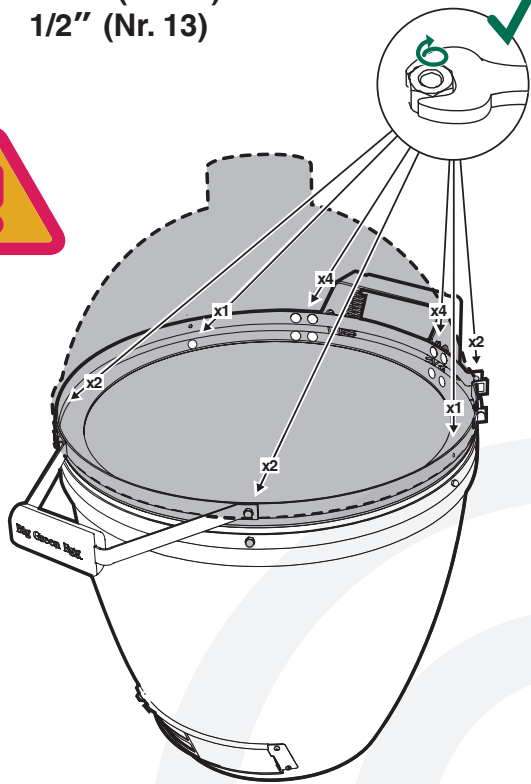

XXL XL L M S MX MN

EGG[®] and Band Assembly Instructions

7/16" + 1/2"
(Nr. 11 + 13)

www.biggreenegg.com/assembly-videos

-  www.biggreenegg.com
-  www.biggreenegg.ca
-  www.biggreenegg.eu
-  www.biggreenegg.co.uk
-  www.biggreenegg.co.za

6

1/2" (Nr. 13)

6a

6b

6d

6c

© COPYRIGHT BIG GREEN EGG INC.

7

7/16" (Nr. 11)
1/2" (Nr. 13)

© COPYRIGHT BIG GREEN EGG INC.

8

© COPYRIGHT BIG GREEN EGG INC.

9

9b

9a

© COPYRIGHT BIG GREEN EGG INC.