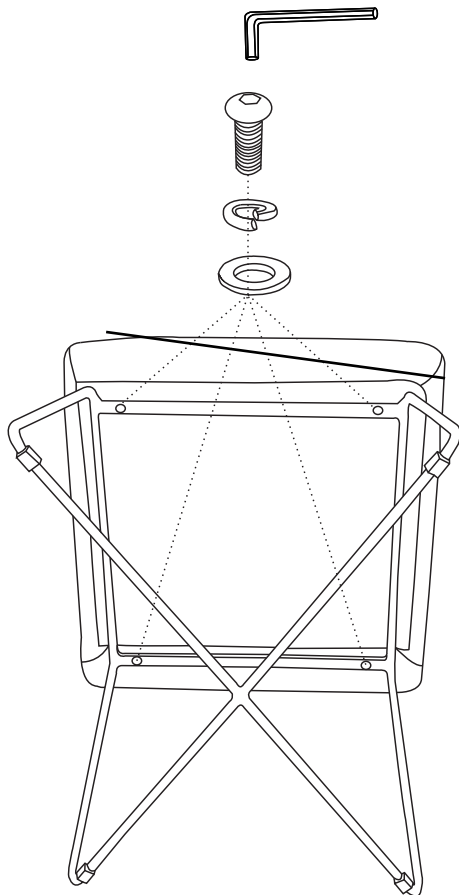

ALBA LOUNGE CHAIR

①

620×610×850mm

②

810×600×350mm

A×4

M6×25mm

B×1

5mm

C×4

φ10*φ6*2mm

D×4

φ14*φ6*1mm

1

2