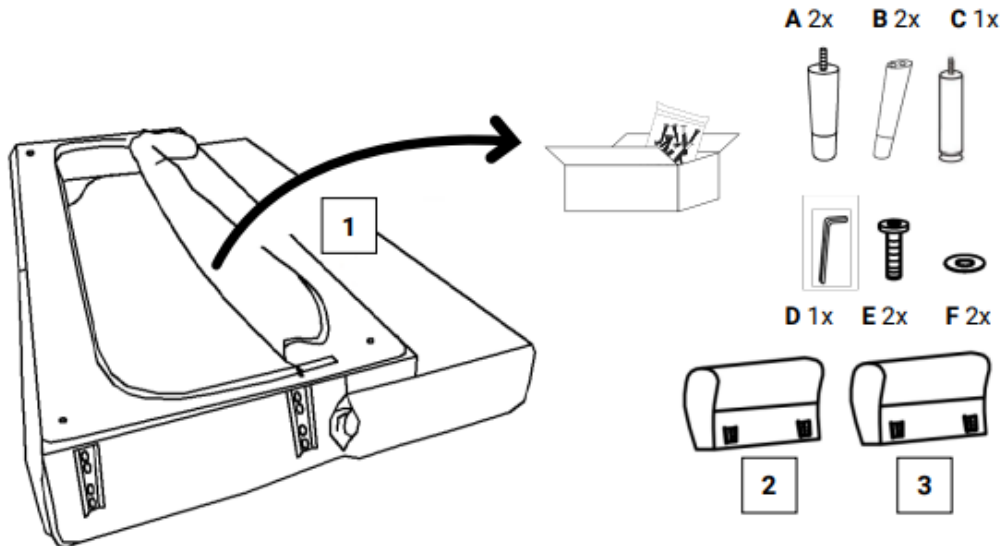

DIIVANVOODI JUHEND

Assembly instructions

KOKKUPANEKU TARVIKUD

Assembly accessories

A 2x 	B 2x 	C 1x 	D 1x 
E 2x 	F 2x 		

1

Avage istme alumisel küljel olev tõmblukk, võtke välja tarvikud ja karp vajalike osadega.

Open the zipper on the underside of the seat, take out the accessories and the box with the necessary parts.

2

Diivanvoodi kasutamine

Operation of the sofa bed

Diivani hooldus

Sofa bed care