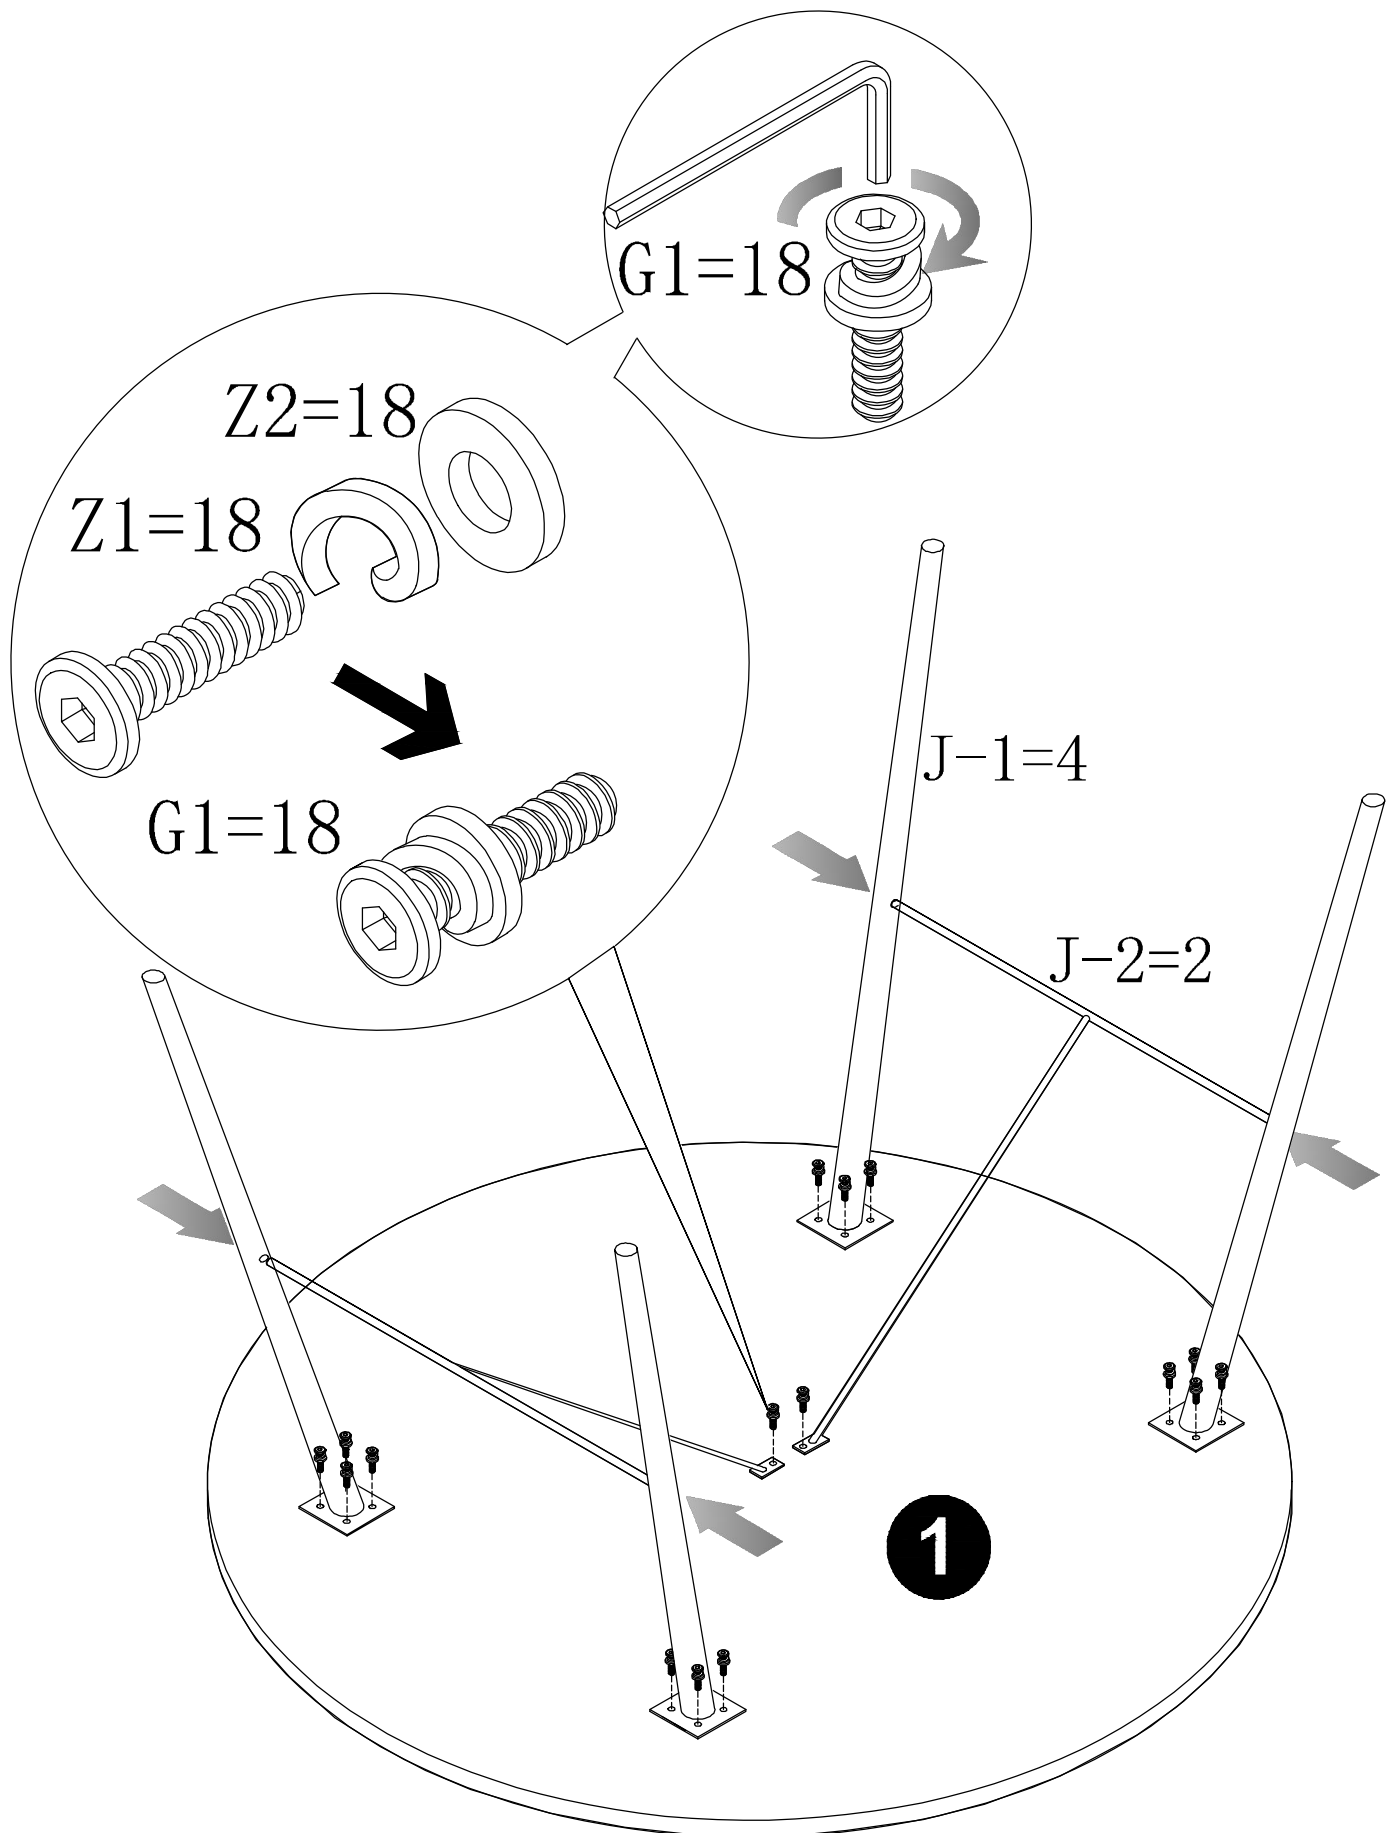

Assembly Instruction

Panel No	Panel Sizes	Quantity
1	1000*1000*18	1

Fittings

M6*16

G1=18

H=1

J-1=4

J-2=2

Z1=18

Z2=18

STEP 1

STEP2