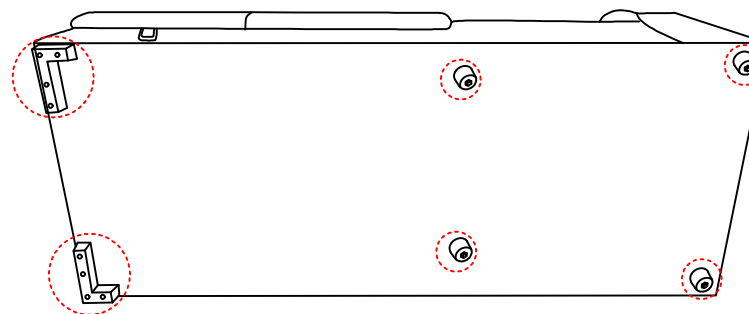

NURGADIIVANVOODI OLELIA-2, VASAK NURK

SAMM / STEP 1

M5*50mm

M5*50mm

SAMM / STEP 2

M5*50mm

M5*25mm

M5*50mm