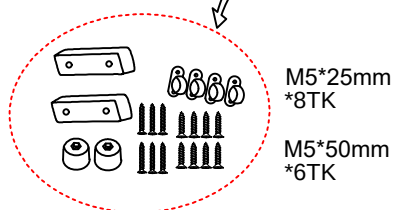

NURGADIIVANVOODI OLELIA-2, VASAK NURK

SAMM / STEP 1

M5*50mm

M5*50mm

SAMM / STEP 2

M5*50mm

M5*25mm

M5*50mm