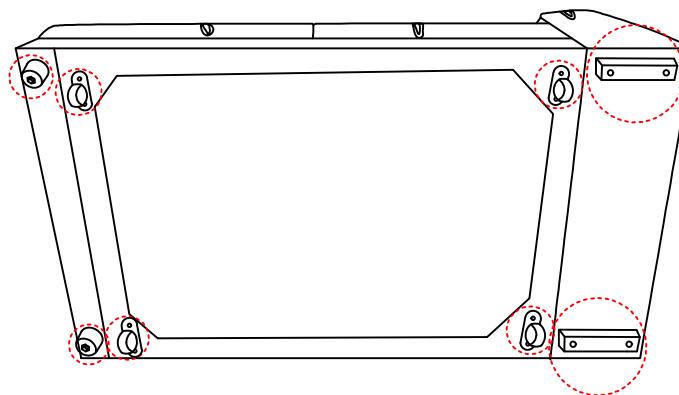

NURGADIIVANVOODI OLELIA-2, VASAK NURK

SAMM / STEP 1

M5*50mm

M5*50mm

SAMM / STEP 2

M5*50mm

M5*25mm

M5*50mm