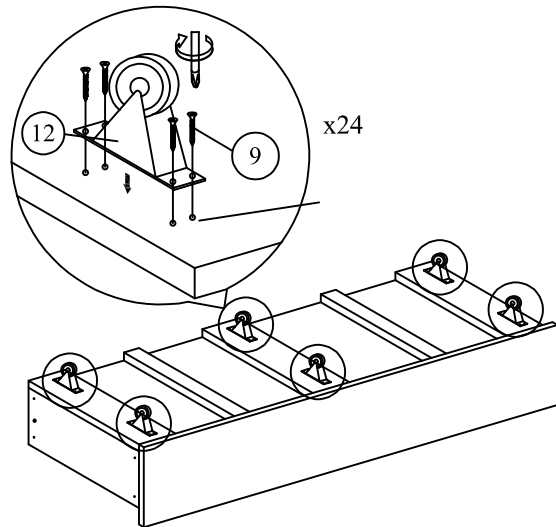

NATALIA 160x200cm

A	 Headboard	1 pc	I	 Back Panel	1 pc	SAMM 1 / STEP 1 	SAMM 2 / STEP 2 
B	 Footboard	1 pc	J	 Side Panel	2 pcs		
C	 Side Rail	2 pcs	K	 Bottom Panel	1 pc		
D	 Leg	4 pcs	L	 Bottom Panel Big Support	3 pcs		
E	 Center Rail	1 pc	M	 Bottom Panel Small Support	2 pc		
F	 Support Leg	2 pcs					
G	 Mattress	1 pc					
H	 Front Panel	1 pc					
1	 JCBC M6 X 40	2 pcs	9	 CSK M4 x 16mm	24 pcs	SAMM 3 / STEP 3  <p>TÄHELEPANU! Reguleerige jalad nii, et vahemaa põrandaga jääks 5-8mm.</p> <p>ATTENTION! Keep the adjuster around 5-8mm distant away from the floor.</p>	SAMM 4 / STEP 4 
2	 M5 x 70mm	1 pc	10	 CSK M4 x 32mm	16 pcs		
3	 M4 x 65mm	1 pc	11	 CSK M4 x 50mm	8 pcs		
4	 CSK M4 x 16mm	4 pcs	12	 Roller	6 pcs		
5	 CSK M4 x 32mm	35 pcs	13	 Power Nail 6/8	24 pcs		
6	 CSK M4 x 50mm	8 pcs	14	 Metal	2 pcs		
7	 Adjuster	2 pcs					
8	 JCBB M8 X 20	8 pcs					

SAMM 5 / STEP 5

SAMM 6 / STEP 6

SAMM 7 / STEP 7

SAMM 8 / STEP 8

SAMM 9 / STEP 9