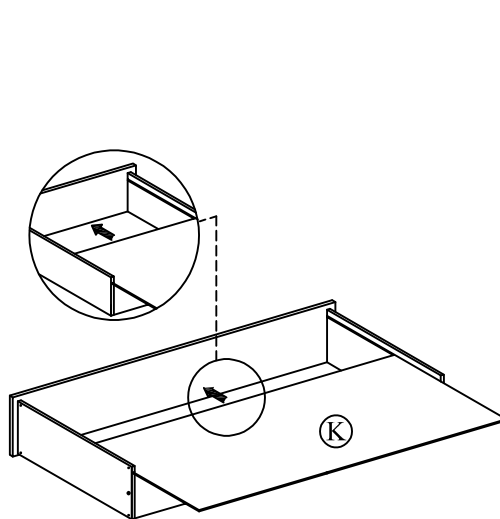

SAMM 6 / STEP 6