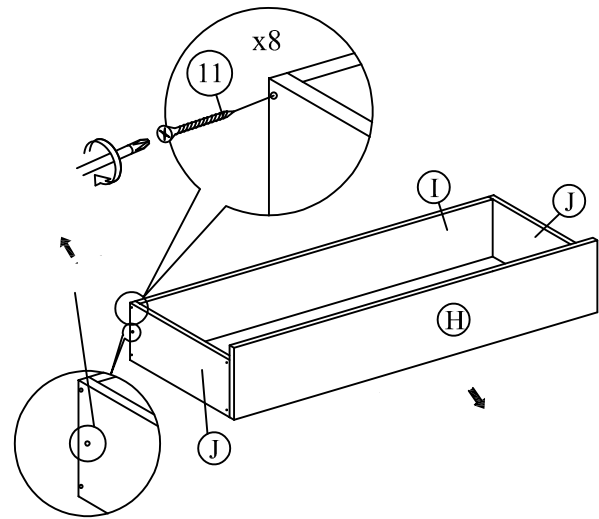

SAMM 5 / STEP 5