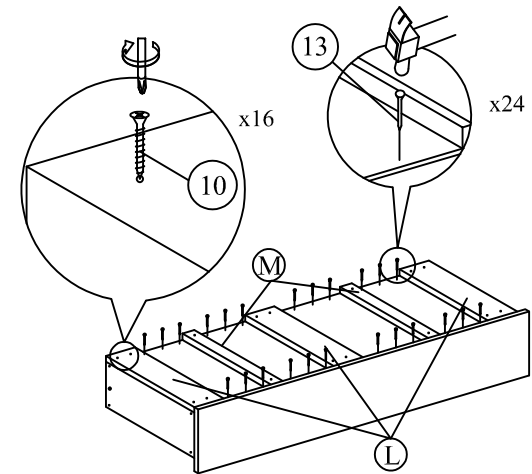

SAMM 7 / STEP 7