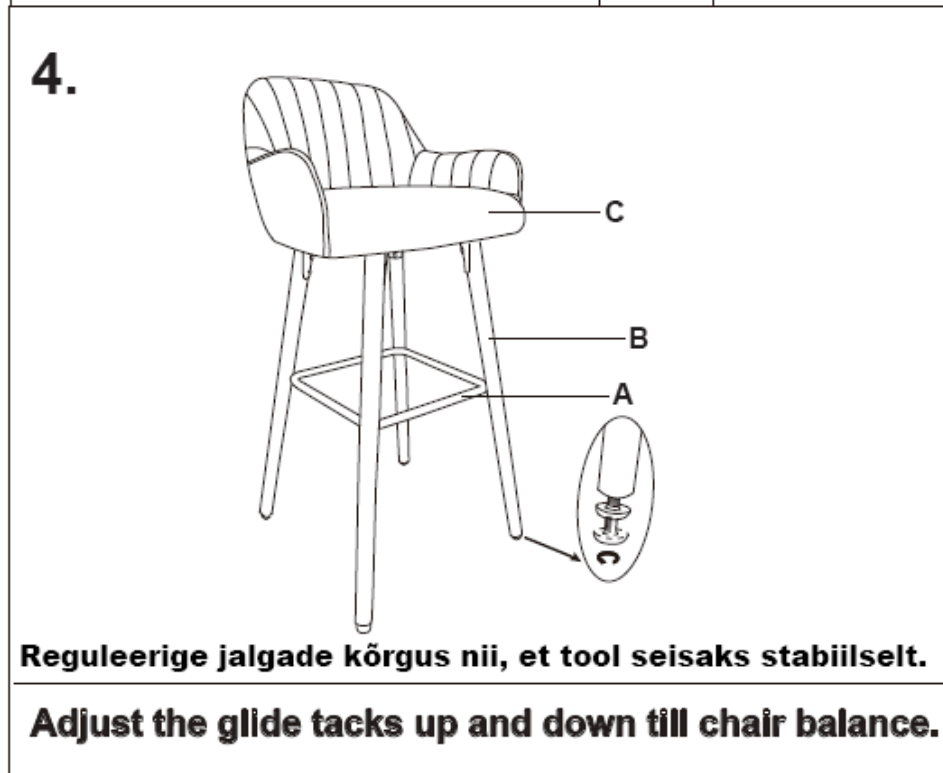

KOKKUPANEKUJUHEND / ASSEMBLY INSTRUCTION

BAARITOL ARIEL / BAR CHAIR ARIEL 26505, 26506, 26507, 26508

HOME 4 YOU

- D**  **M6x16mm**
8tk / pcs
- E**  **M6x30mm**
4tk/pcs
- F**  **M5 1tk/pc**