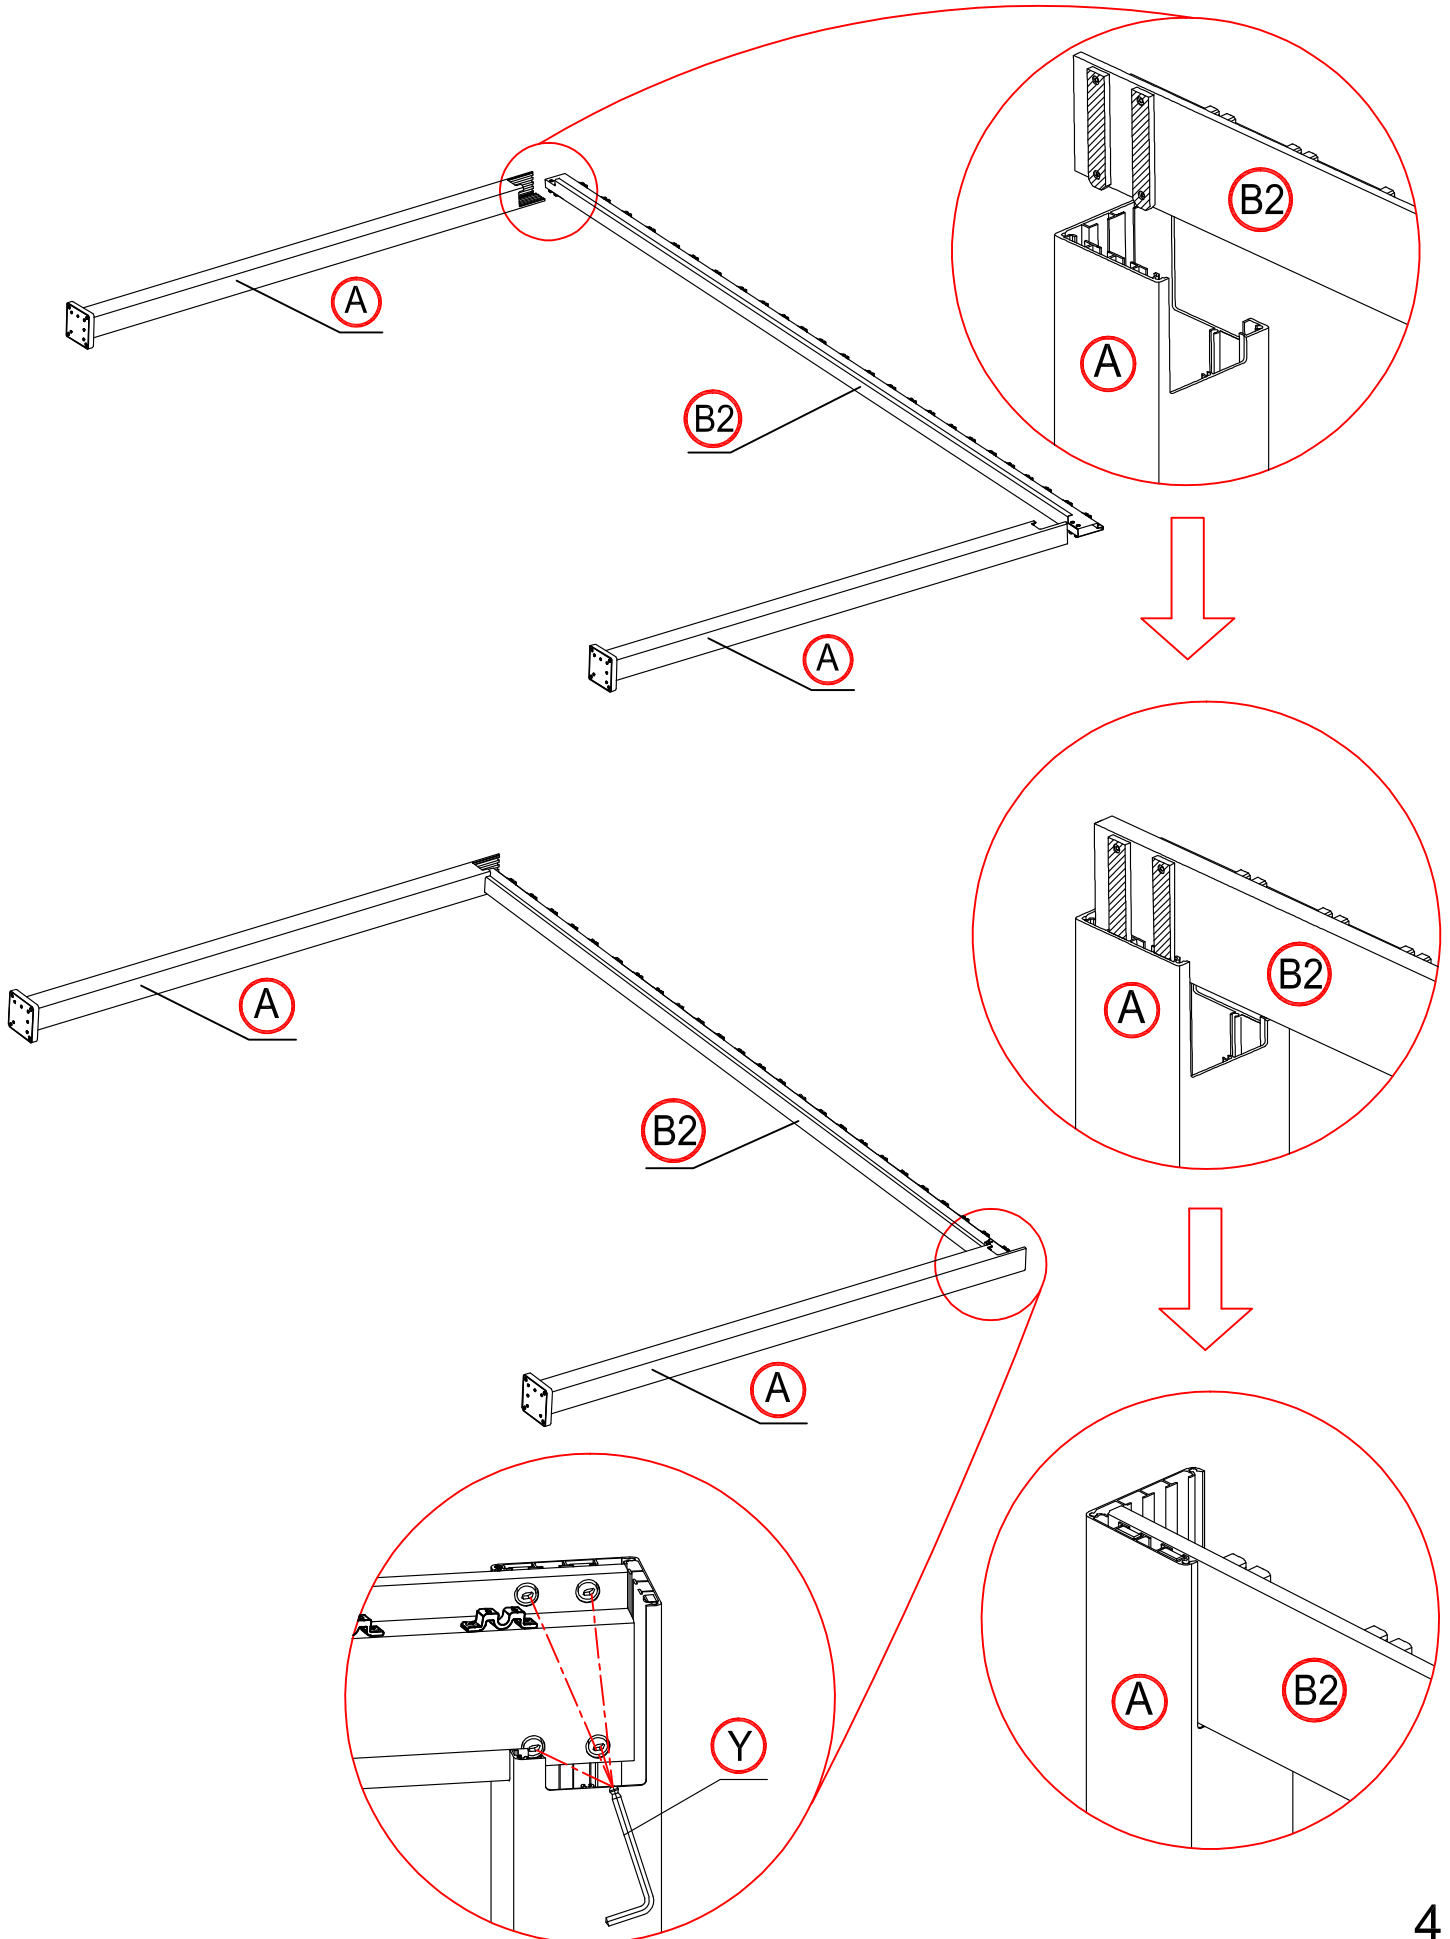

REF	PICTURE	QTY
A		4PCS
B1		1PC
B2		1PC
C		2PCS
D		25PCS
G		2PCS
H		1PC

REF	PICTURE	QTY
I		4PCS
J		4PCS
K		51PCS
L		1PC
M		52PCS
N		4PCS
O		24PCS
P	 M5x12mm	104PCS
Q	 4.2x25mm	104PCS

REF	PICTURE	QTY
R	 5.5x19mm	12PCS
S		54PCS
V		1PC
W		16PCS
X		1PC
Y		2PCS

## What you need?

glove

knife

hammer

Safety hat

tapeline

electric screw driver

ladder

1

×1 time

×24 times

Make the shutter as vertical.

×4 times

16

×4 times

17