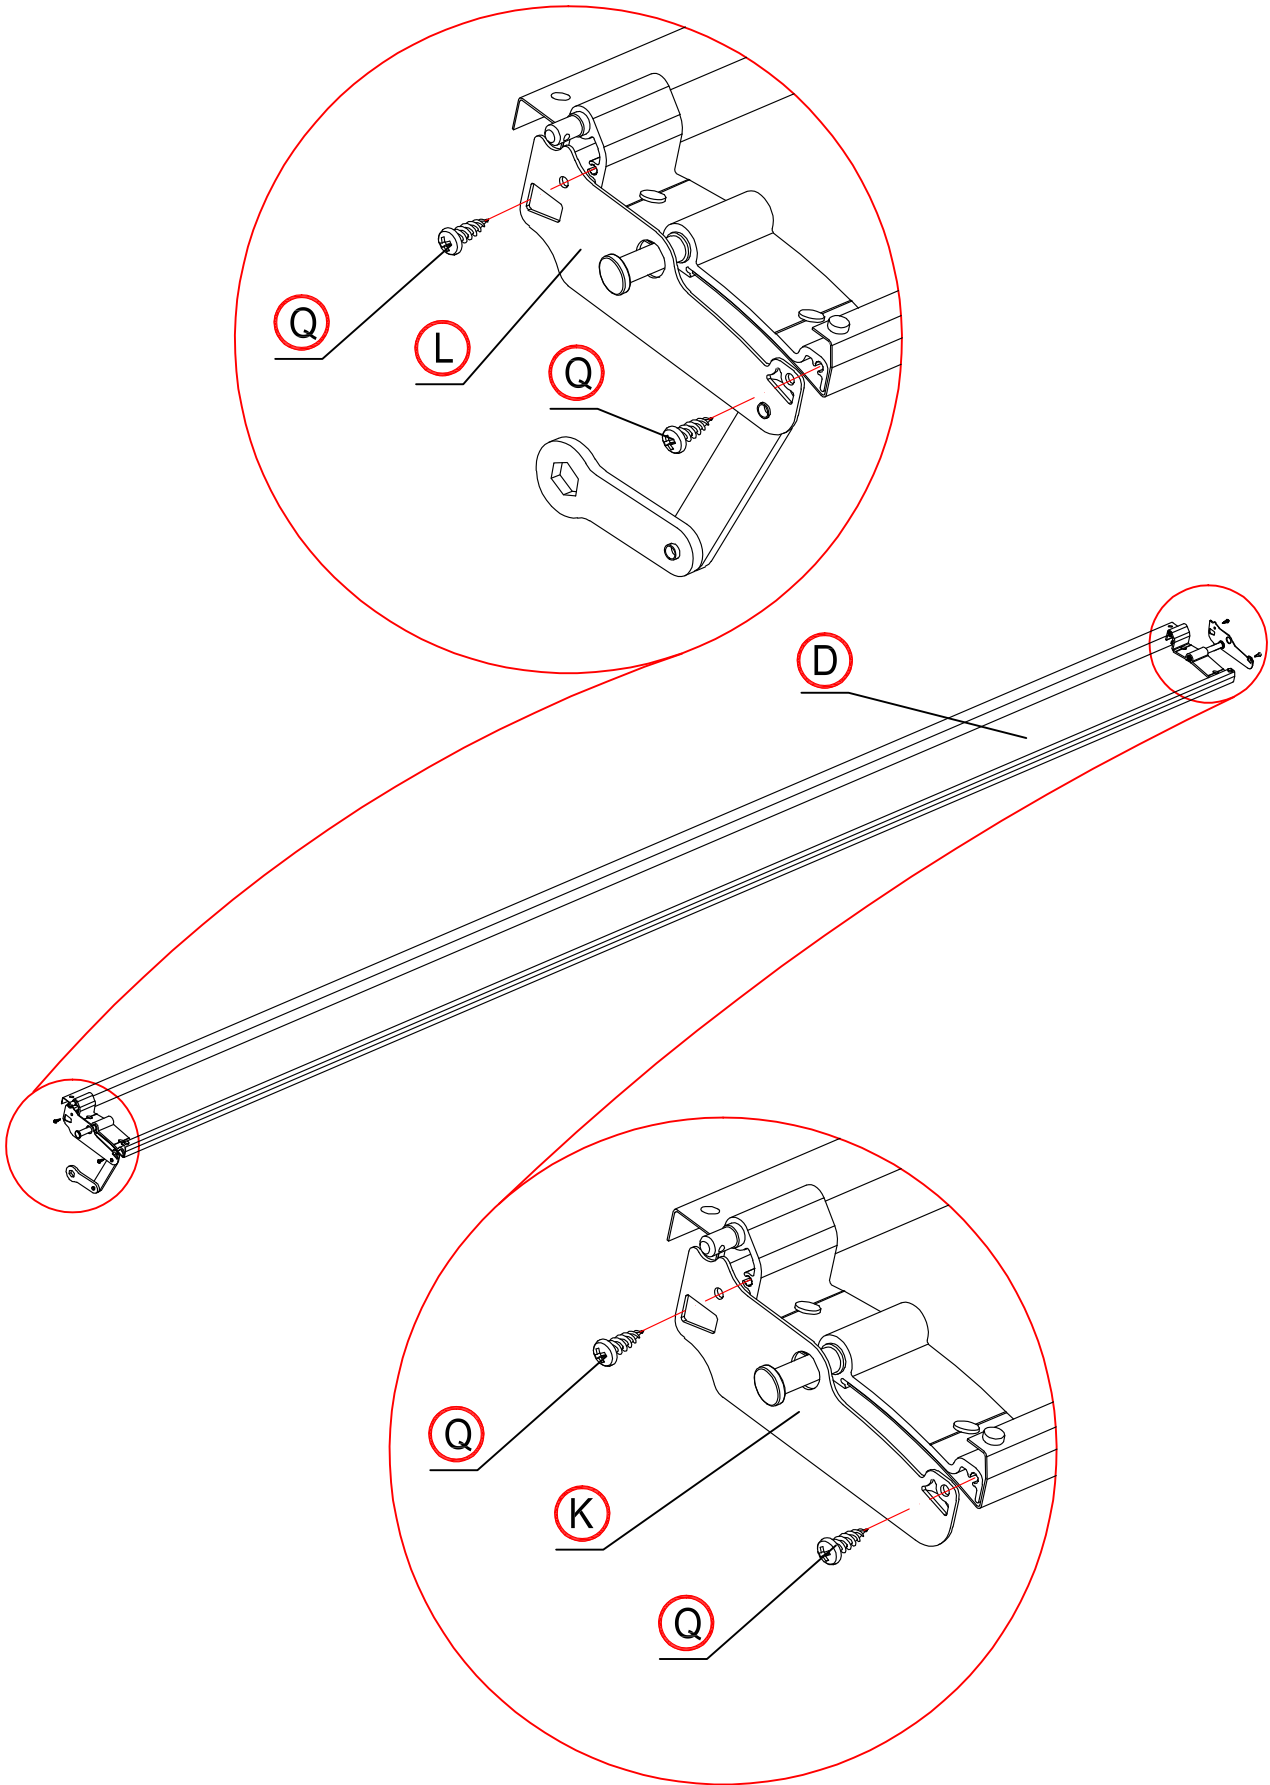

REF	PICTURE	QTY
A		4PCS
B1		1PC
B2		1PC
C		2PCS
D		25PCS
G		2PCS
H		1PC

REF	PICTURE	QTY
I		4PCS
J		4PCS
K		51PCS
L		1PC
M		52PCS
N		4PCS
O		24PCS
P	 M5x12mm	104PCS
Q	 4.2x25mm	104PCS

REF	PICTURE	QTY
R	 5.5x19mm	12PCS
S		54PCS
V		1PC
W		16PCS
X		1PC
Y		2PCS

1

×1 time

×24 times

Make the shutter as vertical.

×4 times

16

×4 times

17