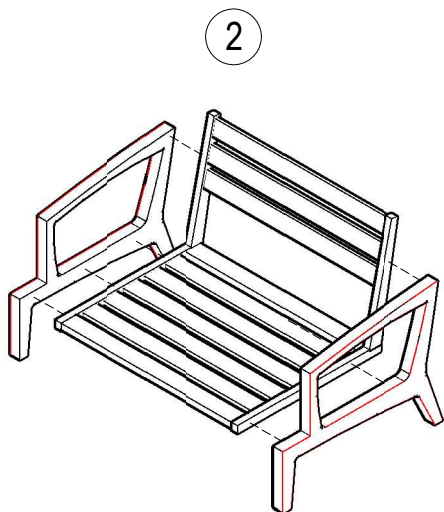

# Assembly Instruction

Instruction De Montage

Montage Instruktion

Samlevejledning

## Maldive Sofa 1 Seater Frame Only

A	Bolt L 6x50mm
6 pcs	
B	Bolt JCBC 6x70mm
2 pcs	
C	Bolt JCBC 6x50mm
2 pcs	
D	Hex Key 4mm
1 pc	
E	Hex Key 5mm
1 pc	