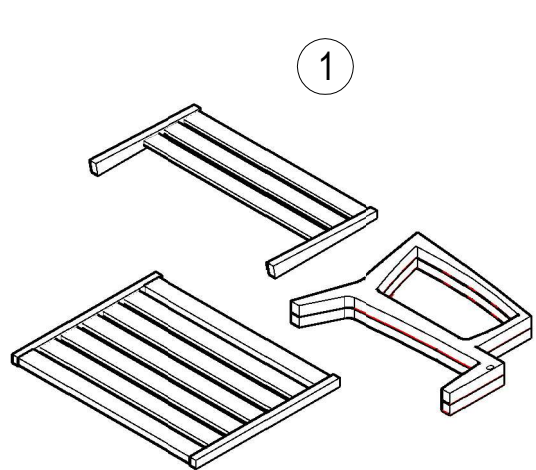

# Assembly Instruction

Instruction De Montage

Montage Instruktion

Samlevejledning

## Maldive Sofa 1 Seater Frame Only

A	Bolt L 6x50mm
6 pcs	
B	Bolt JCBC 6x70mm
2 pcs	
C	Bolt JCBC 6x50mm
2 pcs	
D	Hex Key 4mm
1 pc	
E	Hex Key 5mm
1 pc	