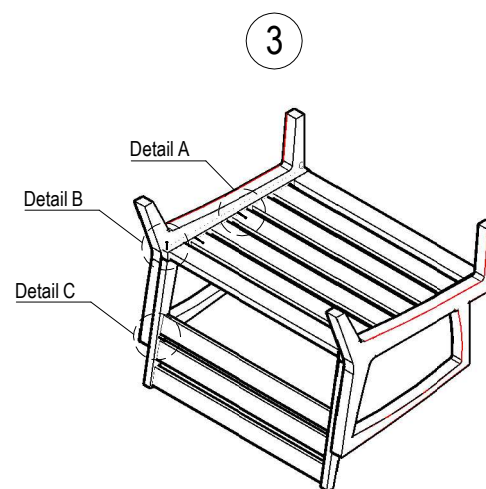

# Assembly Instruction

Instruction De Montage

Montage Instruktion

Samlevejledning

## Maldive Sofa 1 Seater Frame Only

A	Bolt L 6x50mm
6 pcs	
B	Bolt JCBC 6x70mm
2 pcs	
C	Bolt JCBC 6x50mm
2 pcs	
D	Hex Key 4mm
1 pc	
E	Hex Key 5mm
1 pc	