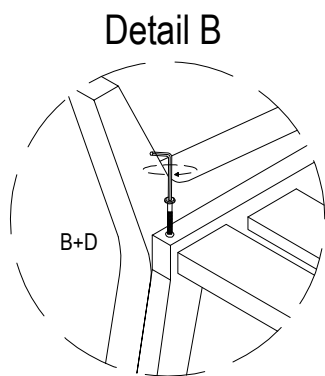

# Assembly Instruction

Instruction De Montage

Montage Instruktion

Samlevejledning

## Maldive Sofa 1 Seater Frame Only

A	Bolt L 6x50mm
6 pcs	
B	Bolt JCBC 6x70mm
2 pcs	
C	Bolt JCBC 6x50mm
2 pcs	
D	Hex Key 4mm
1 pc	
E	Hex Key 5mm
1 pc	