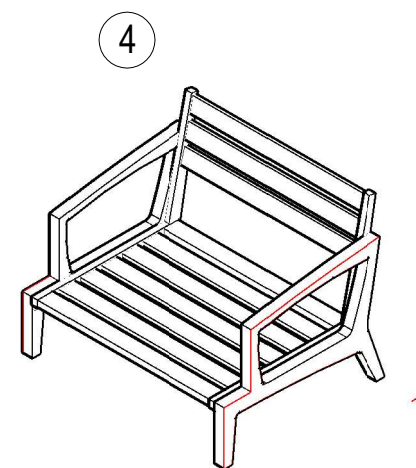

## Maldive Sofa 1 Seater Frame Only

A	Bolt L 6x50mm
6 pcs	
B	Bolt JCBC 6x70mm
2 pcs	
C	Bolt JCBC 6x50mm
2 pcs	
D	Hex Key 4mm
1 pc	
E	Hex Key 5mm
1 pc	