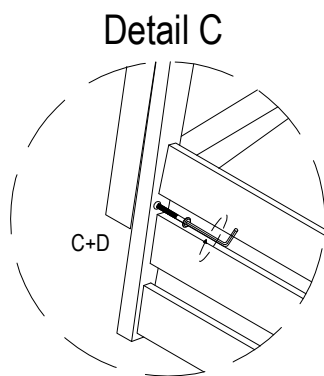

# Assembly Instruction

Instruction De Montage

Montage Instruktion

Samlevejledning

## Maldive Sofa 1 Seater Frame Only

A	Bolt L 6x50mm
6 pcs	
B	Bolt JCBC 6x70mm
2 pcs	
C	Bolt JCBC 6x50mm
2 pcs	
D	Hex Key 4mm
1 pc	
E	Hex Key 5mm
1 pc	