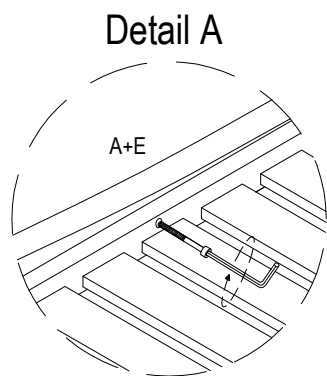

# Assembly Instruction

Instruction De Montage

Montage Instruktion

Samlevejledning

## Maldive Sofa 1 Seater Frame Only

A	Bolt L 6x50mm
6 pcs	
B	Bolt JCBC 6x70mm
2 pcs	
C	Bolt JCBC 6x50mm
2 pcs	
D	Hex Key 4mm
1 pc	
E	Hex Key 5mm
1 pc	