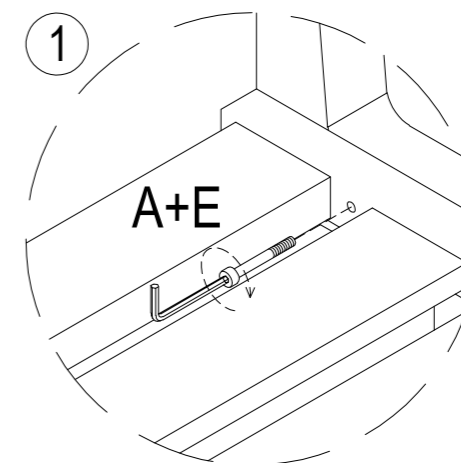

# Assembly Instruction

Instruction De Montage

Montage Instruktion

Samlevejledning

## Maldive Sofa 3 Seater Frame Only

A	Bolt L 6x50mm
6 pcs	
B	Bolt JCBC 6x70mm
3 pcs	
C	Bolt JCBC 6x50mm
3 pcs	
D	Hex Key 4mm
1 pc	
E	Hex Key 5mm
1 pc	