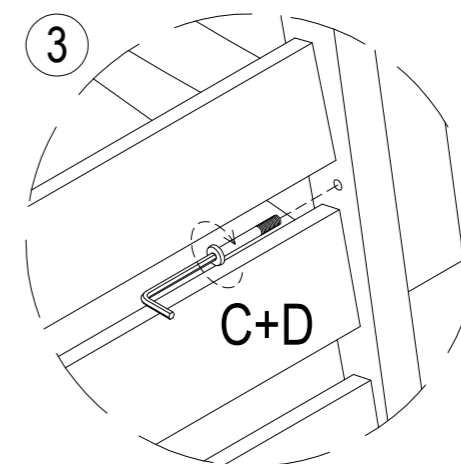

# Assembly Instruction

Instruction De Montage

Montage Instruktion

Samlevejledning

## Maldive Sofa 3 Seater Frame Only

A	Bolt L 6x50mm
6 pcs	
B	Bolt JCBC 6x70mm
3 pcs	
C	Bolt JCBC 6x50mm
3 pcs	
D	Hex Key 4mm
1 pc	
E	Hex Key 5mm
1 pc	