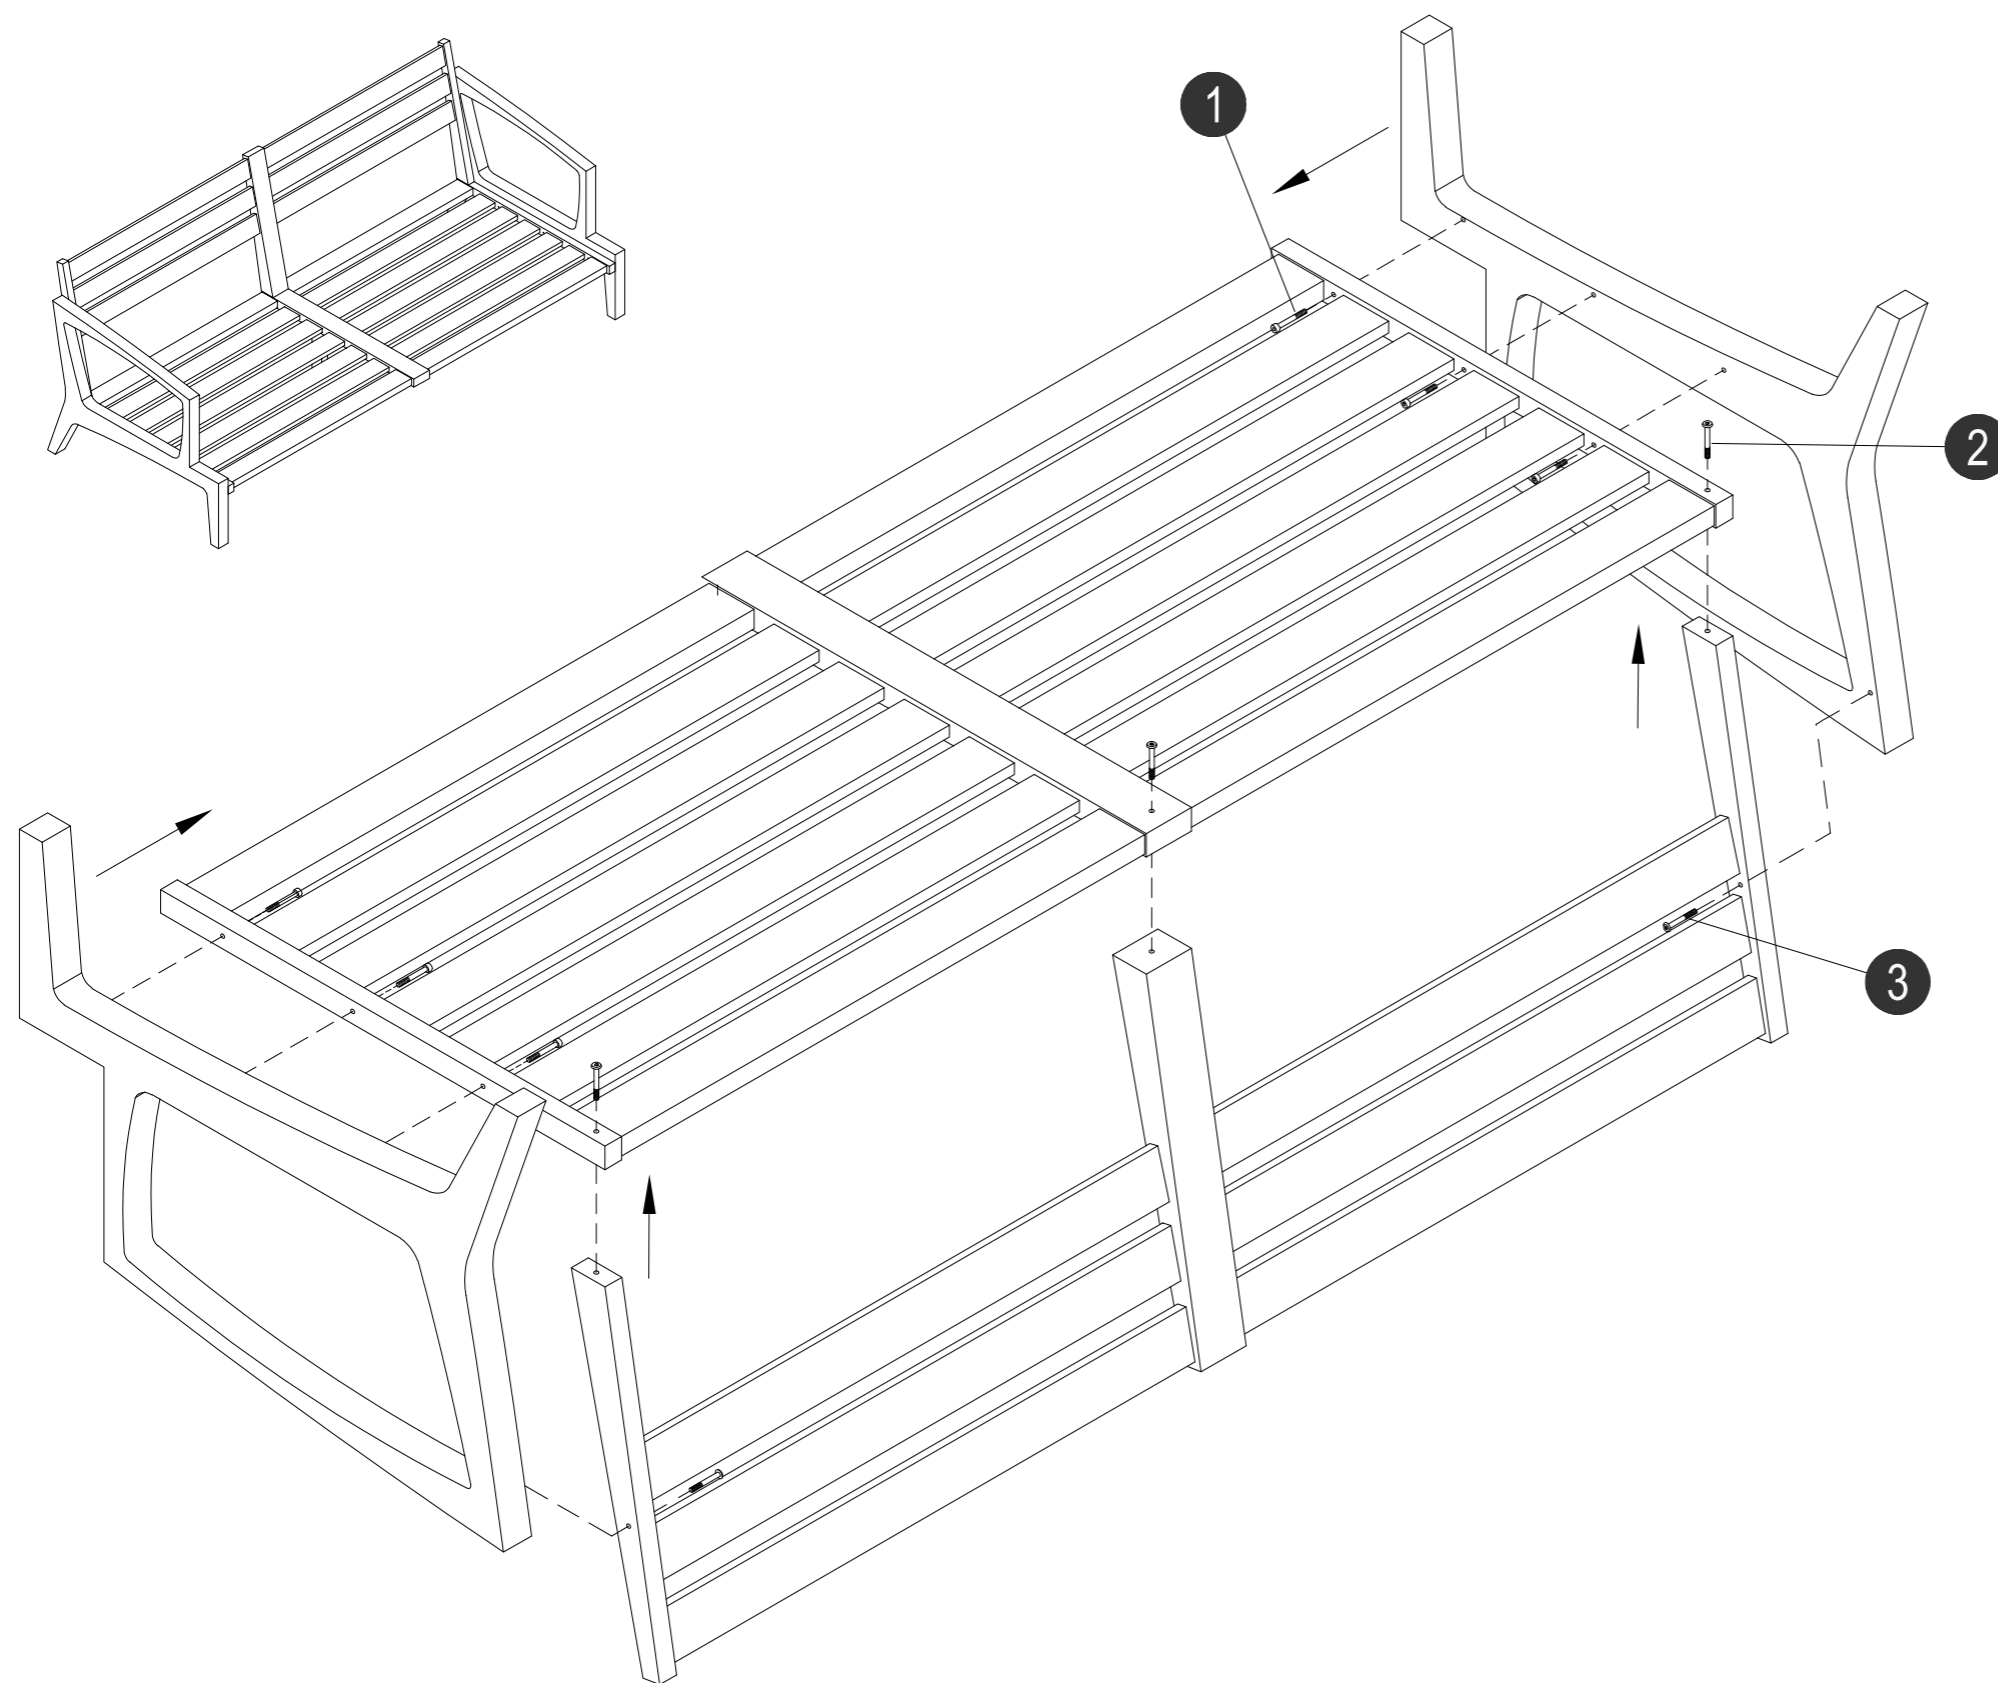

# Assembly Instruction

Instruction De Montage

Montage Instruktion

Samlevejledning

## Maldive Sofa 3 Seater Frame Only

A	Bolt L 6x50mm
6 pcs	
B	Bolt JCBC 6x70mm
3 pcs	
C	Bolt JCBC 6x50mm
3 pcs	
D	Hex Key 4mm
1 pc	
E	Hex Key 5mm
1 pc	