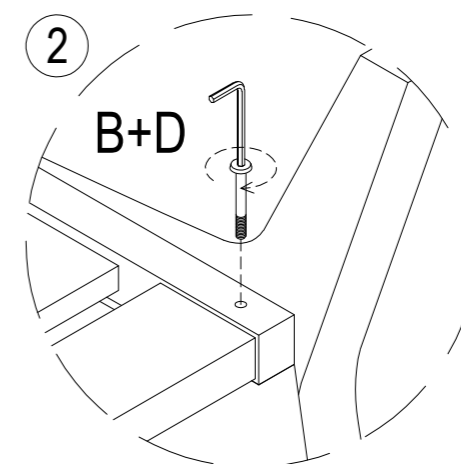

# Assembly Instruction

Instruction De Montage

Montage Instruktion

Samlevejledning

## Maldive Sofa 3 Seater Frame Only

A	Bolt L 6x50mm
6 pcs	
B	Bolt JCBC 6x70mm
3 pcs	
C	Bolt JCBC 6x50mm
3 pcs	
D	Hex Key 4mm
1 pc	
E	Hex Key 5mm
1 pc	