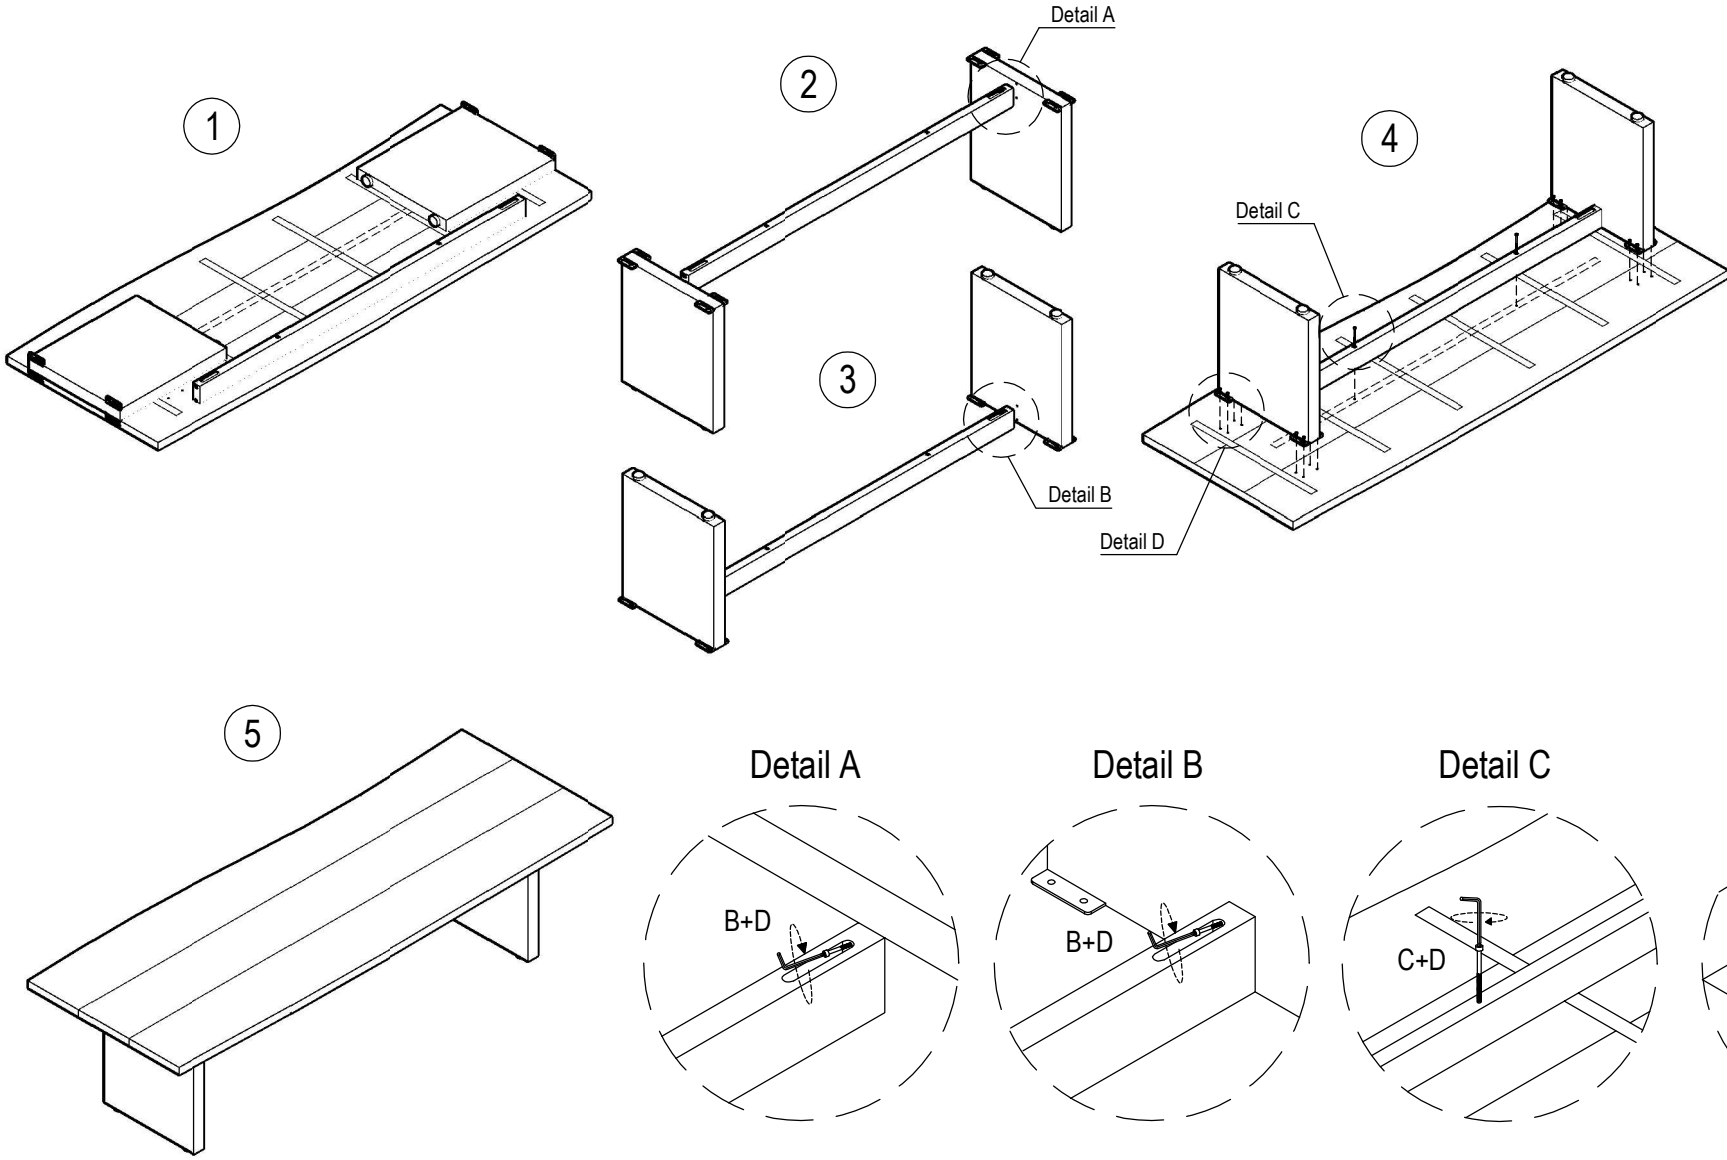

Royal Table

290x100x76cm

A	Bolt L8x25mm
16 pcs	
B	Bolt L8x50mm
4 pcs	
C	Bolt L8x100mm
2 pcs	
D	Allen Key 6mm
1 pc	