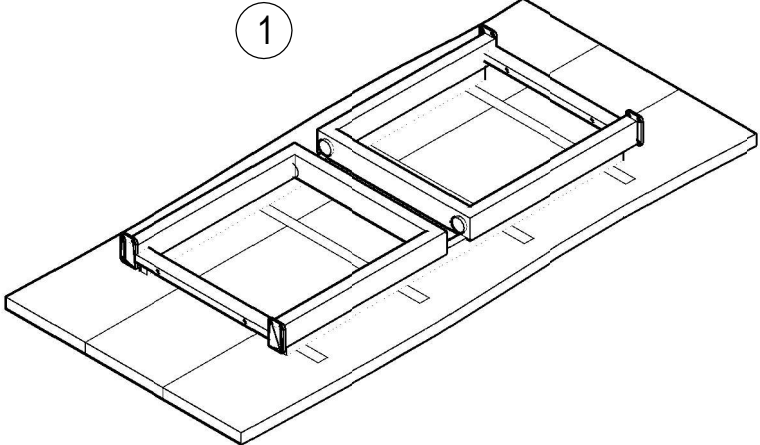

# Raw Table 280x100x76cm

A	Bolt L 8x20mm
12 pcs	
B	Bolt L 6x65mm
4 pcs	
C	Hex Key 5mm
1 pc	
D	Hex Key 6mm
1 pc	