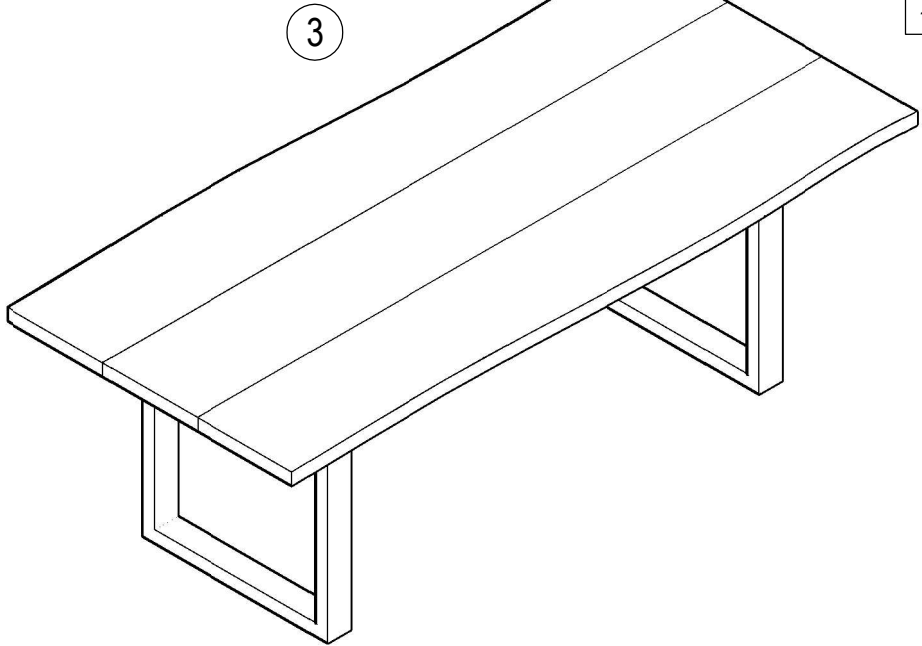

# Raw Table 280x100x76cm

A	Bolt L 8x20mm
12 pcs	
B	Bolt L 6x65mm
4 pcs	
C	Hex Key 5mm
1 pc	
D	Hex Key 6mm
1 pc	