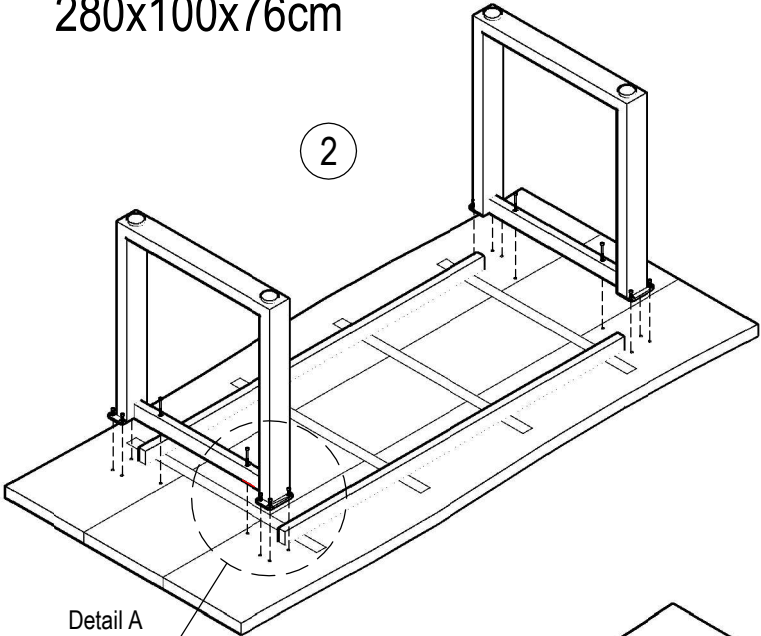

# Raw Table 280x100x76cm

A	Bolt L 8x20mm
12 pcs	
B	Bolt L 6x65mm
4 pcs	
C	Hex Key 5mm
1 pc	
D	Hex Key 6mm
1 pc	