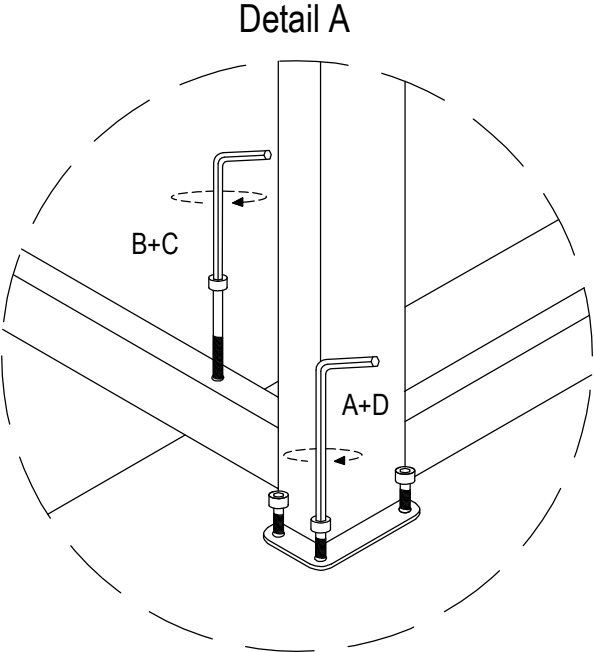

# Raw Table 280x100x76cm

A	Bolt L 8x20mm
12 pcs	
B	Bolt L 6x65mm
4 pcs	
C	Hex Key 5mm
1 pc	
D	Hex Key 6mm
1 pc	