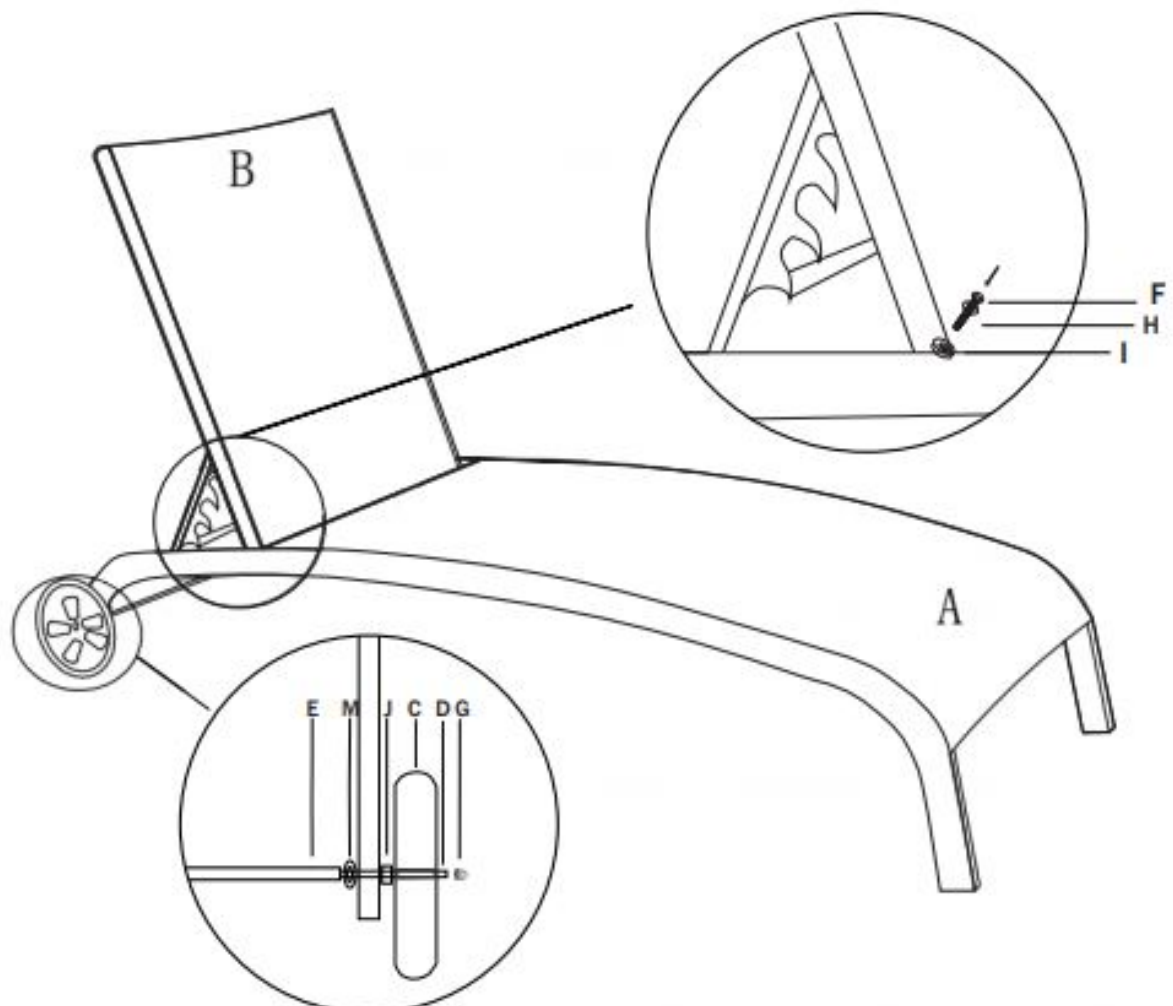

**IMPORTANT!! PLEASE READ ENTIRE  
INSTRUCTION SHEET BEFORE ASSEMBLY!!  
CHAISE LOUNGE**

**PARTS LIST**

SEAT	A		1	CAP NUT	G		2
BACK	B		1	METAL WASHER (SMALL)	H		2
WHEEL	C		2	PLASTIC WASHER (SMALL)	I		2
LONG STRAIGHT BAR	D		1	PLASTIC WASHER (BIG)	J		2
SHORT STRAIGHT BAR	E		1	NEX WRENCH	K		1
BOLT	F		2	ALLEN WRENCH	L		1
				METAL WASHER (BIG)	M		2