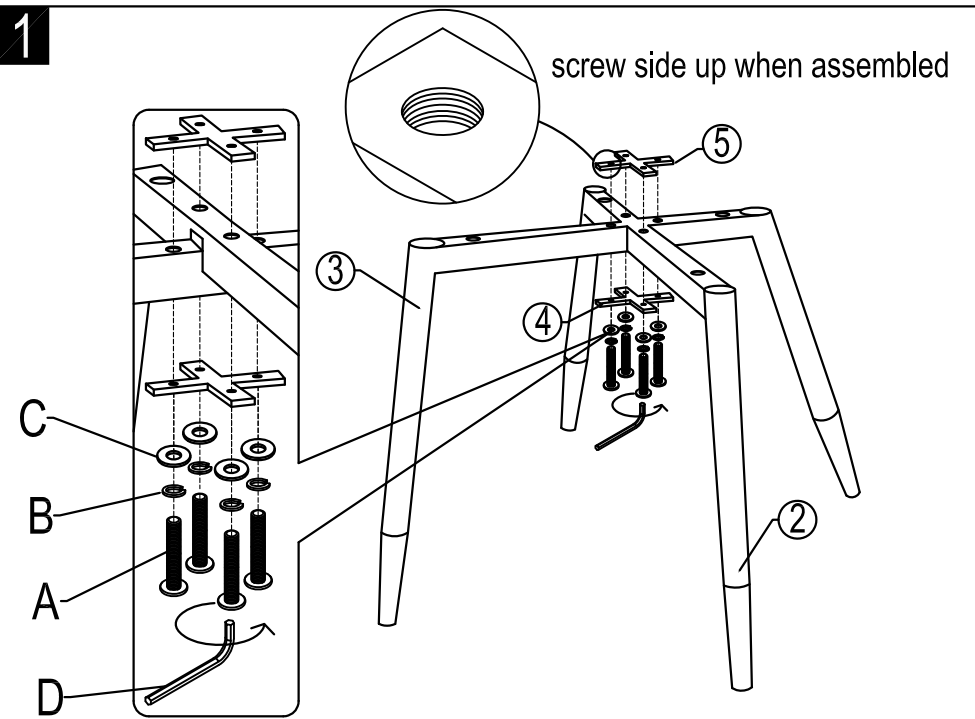

# ASSEMBLY INSTRUCTIONS

DINING CHAIR MODEL#: UDC21095

1

2