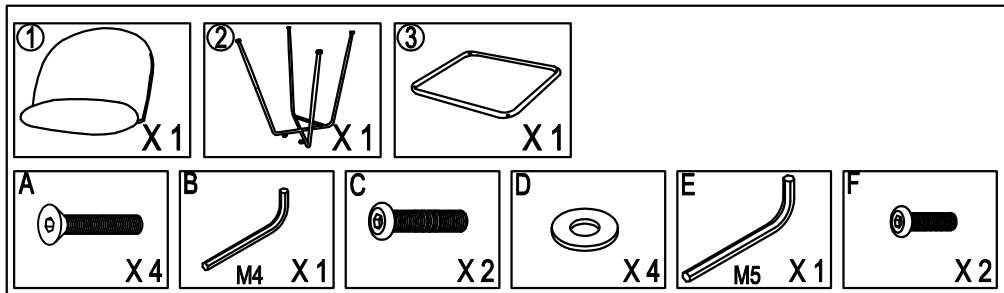

# ASSEMBLY INSTRUCTIONS

DINING CHAIR MODEL#: UDC9190

**1**

**2**