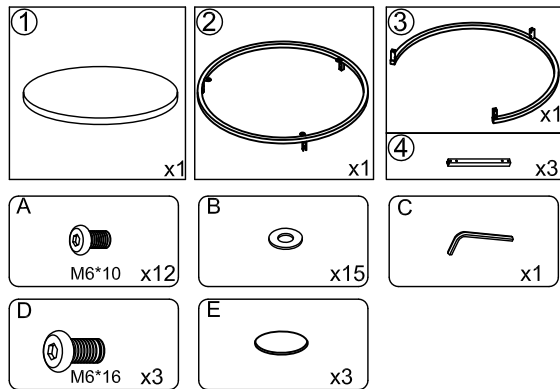

ASSEMBLY INSTRUCTIONS

COFFEE TABLE MODEL#: UCT 7034

1

2

3