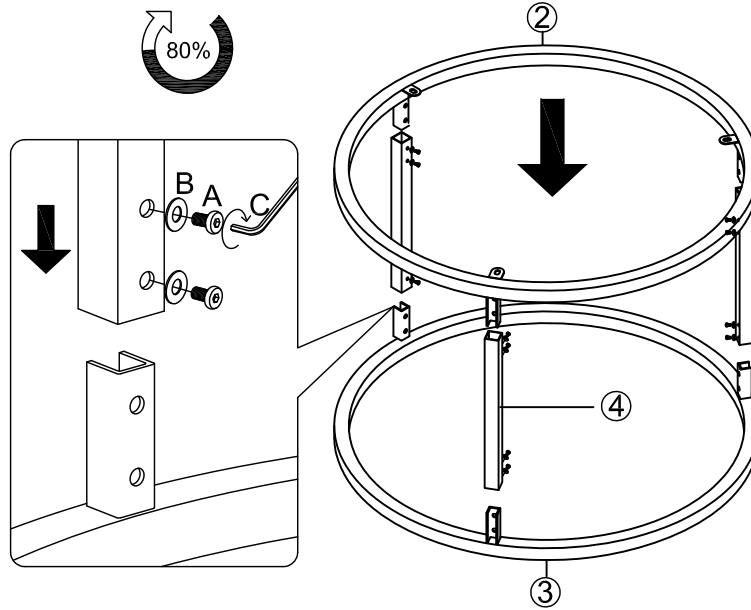

ASSEMBLY INSTRUCTIONS

COFFEE TABLE MODEL#: UCT 7033

1

2

3