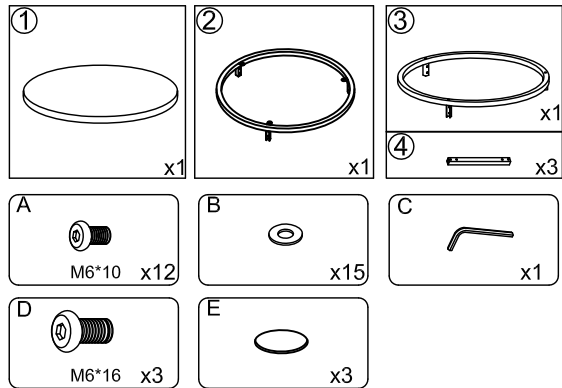

ASSEMBLY INSTRUCTIONS

COFFEE TABLE MODEL#: UCT 7033

1

2

3