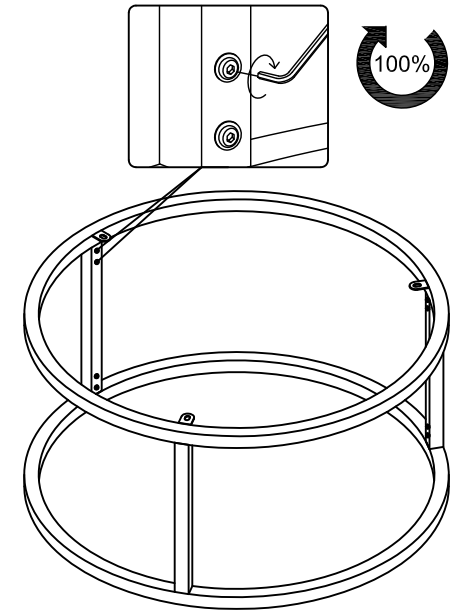

ASSEMBLY INSTRUCTIONS

COFFEE TABLE MODEL#: UCT 7033

1

2

3