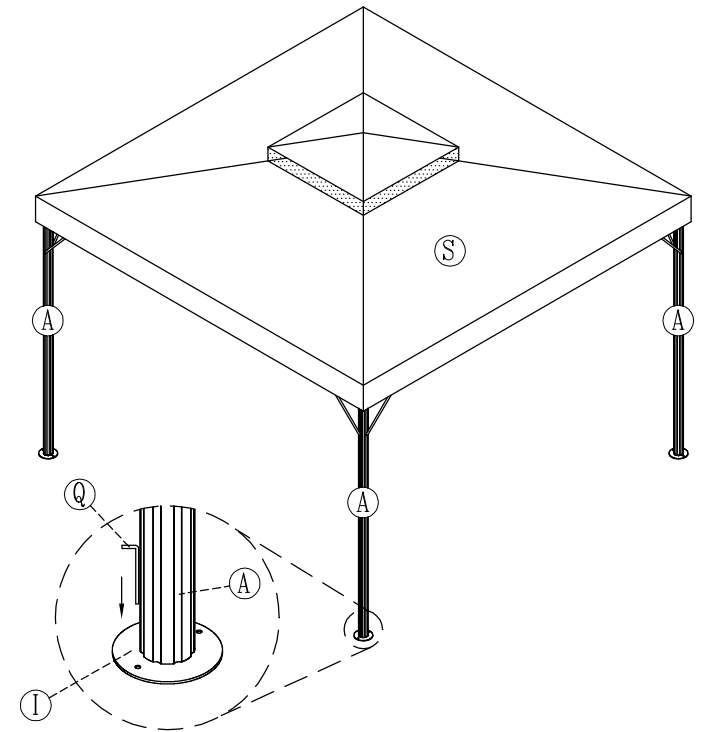

SAMM 1 / STEP 1

SAMM 8 / STEP 8